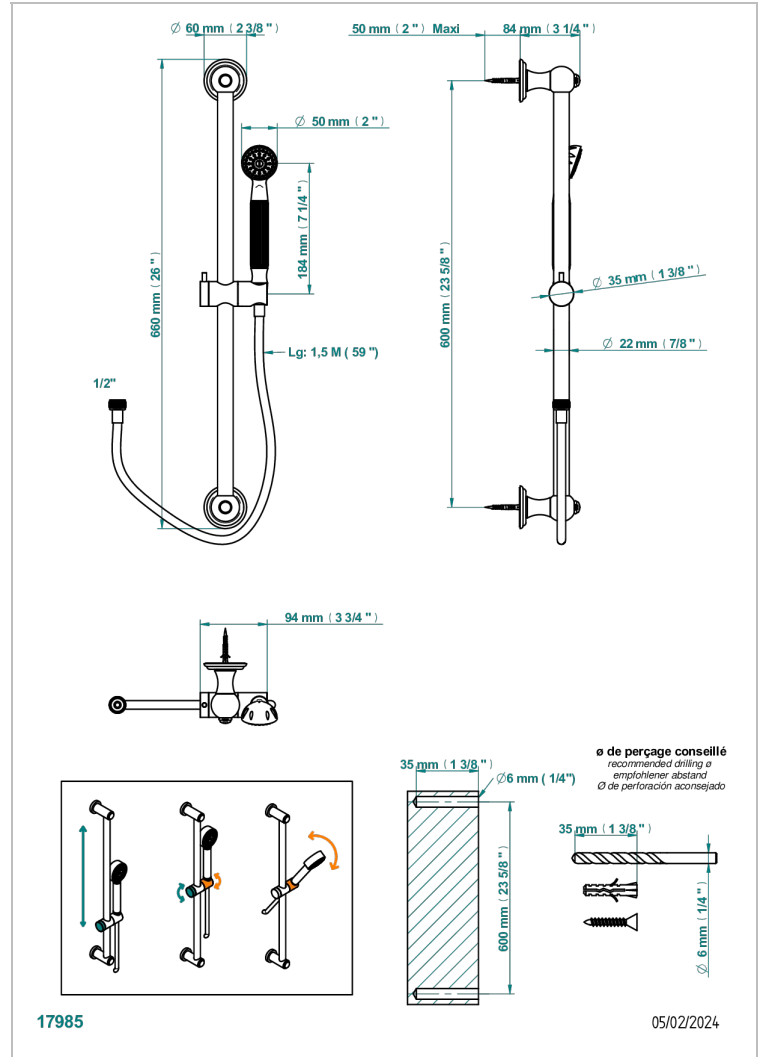

# CHEVERNY BLACK ONYX

U1V-58A

THG  
PARIS

Wall mounted stylised handshower, 60 cm slidebar, hose and hook, no elbow

## CHARACTERISTIC

- Cheverny black Onyx
- Wall mounted stylised handshower, 60 cm slidebar, hose and hook, no elbow

## TECHNICAL SPECS

- Recommandé : 3 bars (max. 5 bars) - Advised : 43,5 psi (max. 72 psi)
- 9,5 l/min à 3 bars (2.5 gpm at 43.5 psi)