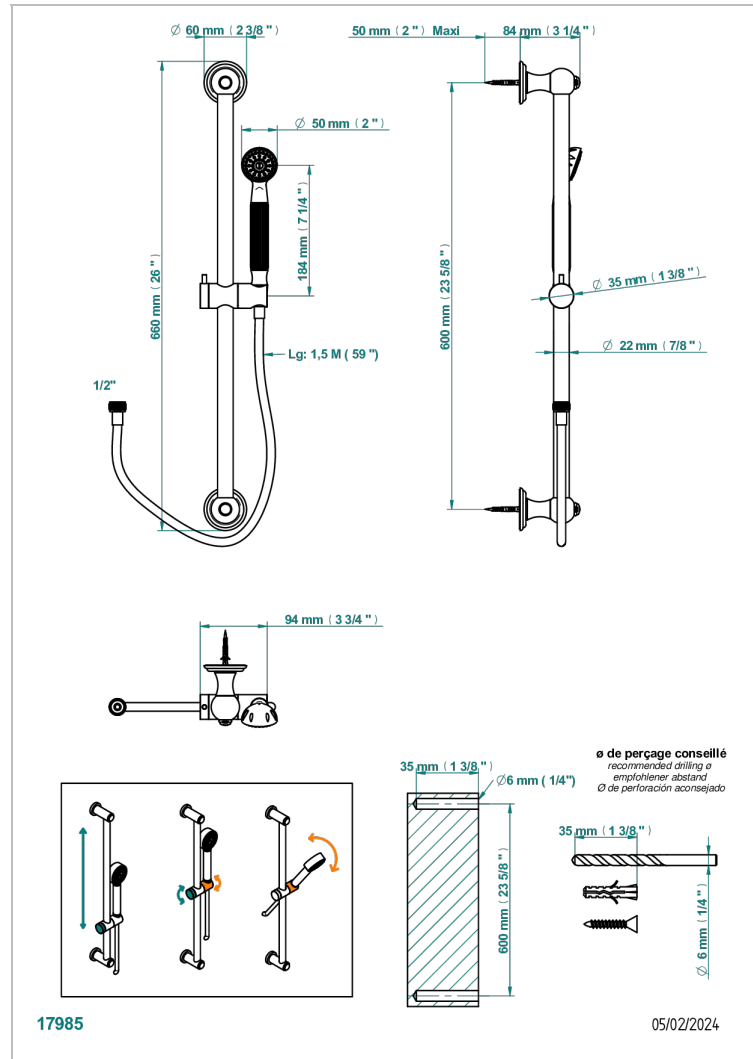

# SULLY WHITE ONYX

U1S-58A

THG<sup>®</sup>  
PARIS

Wall mounted stylised handshower, 60 cm slidebar, hose and hook - no elbow

## CHARACTERISTIC

- Sully white onyx
- Wall mounted stylised handshower, 60 cm slidebar, hose and hook - no elbow

## TECHNICAL SPECS

- Recommandé : 3 bars (max. 5 bars) - Advised : 43,5 psi (max. 72 psi)
- 9,5 l/min à 3 bars (2.5 gpm at 43.5 psi)