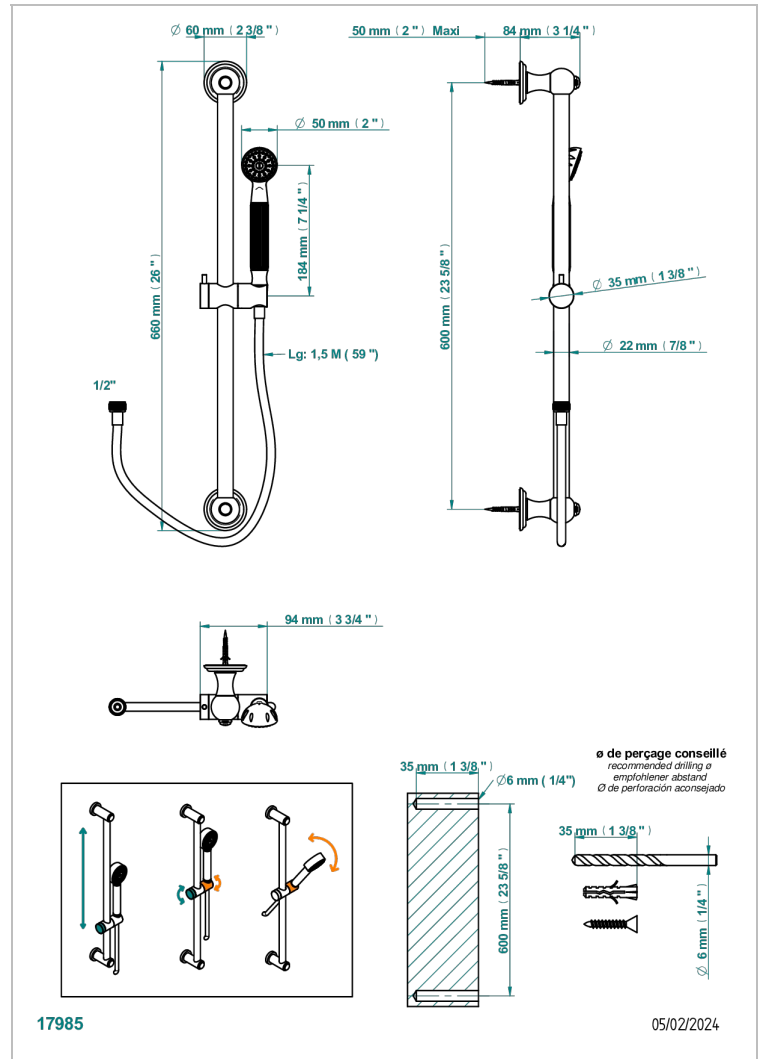

# SULLY WHITE ONYX

U1S-58A

THG  
PARIS

Wall mounted stylised handshower, 60 cm slidebar, hose and hook, no elbow

## CHARACTERISTIC

- Sully white onyx
- Wall mounted stylised handshower, 60 cm slidebar, hose and hook, no elbow

## TECHNICAL SPECS

- Recommandé : 3 bars (max. 5 bars) - Advised : 43,5 psi (max. 72 psi)
- 9,5 l/min à 3 bars (2.5 gpm at 43.5 psi)