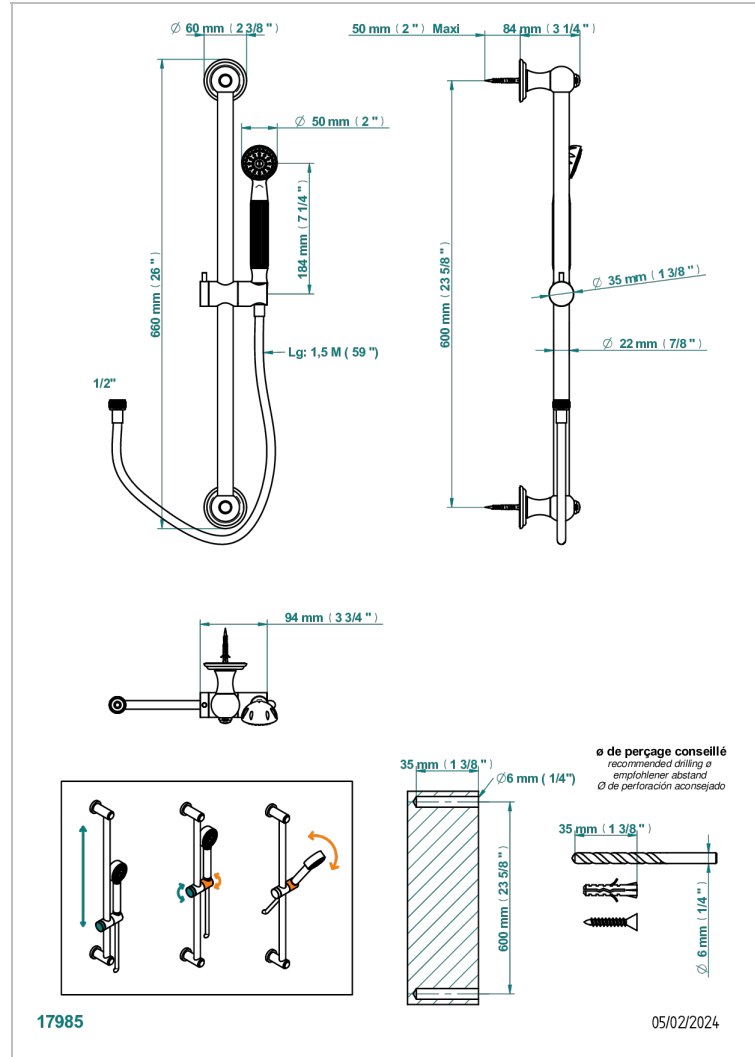

SULLY WHITE ONYX

U1S-58A

THG[®]
PARIS

Wall mounted stylised handshower, 60 cm slidebar, hose and hook, no elbow

CHARACTERISTIC

- Sully white onyx
- Wall mounted stylised handshower, 60 cm slidebar, hose and hook, no elbow

TECHNICAL SPECS

- Recommandé : 3 bars (max. 5 bars) - Advised : 43,5 psi (max. 72 psi)
- 9,5 l/min à 3 bars (2.5 gpm at 43.5 psi)

AVAILABLE FINITIONS

Antique nickel - H28
Black ceram - D30
Blush PVD - H62
Brass color PVD - H49
Brown bronze color PVD - F33
Gold color PVD - H52