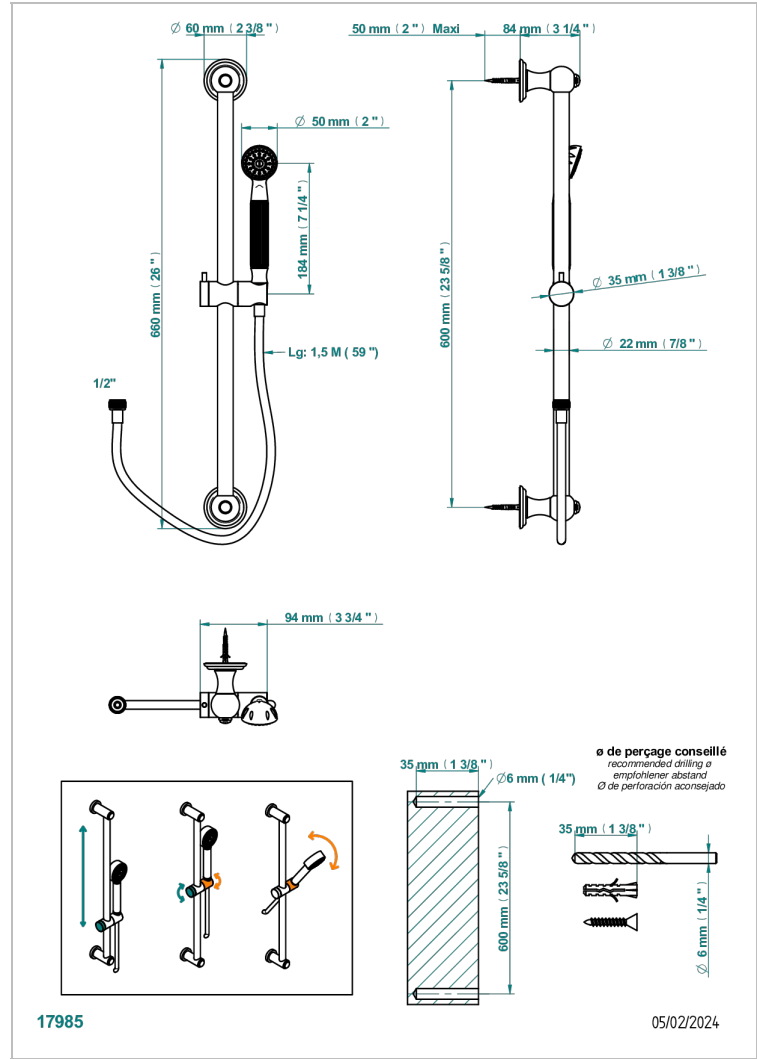

# MANDARINE CRISTALLIA DIAMANT

U1K-58A

Wall mounted stylised handshower, 60 cm slidebar, hose and hook - no elbow

## CHARACTERISTIC

- Mandarine Cristallia Diamant
- Wall mounted stylised handshower, 60 cm slidebar, hose and hook - no elbow

## TECHNICAL SPECS

- Recommandé : 3 bars (max. 5 bars) - Advised : 43,5 psi (max. 72 psi)
- 9,5 l/min à 3 bars (2.5 gpm at 43.5 psi)