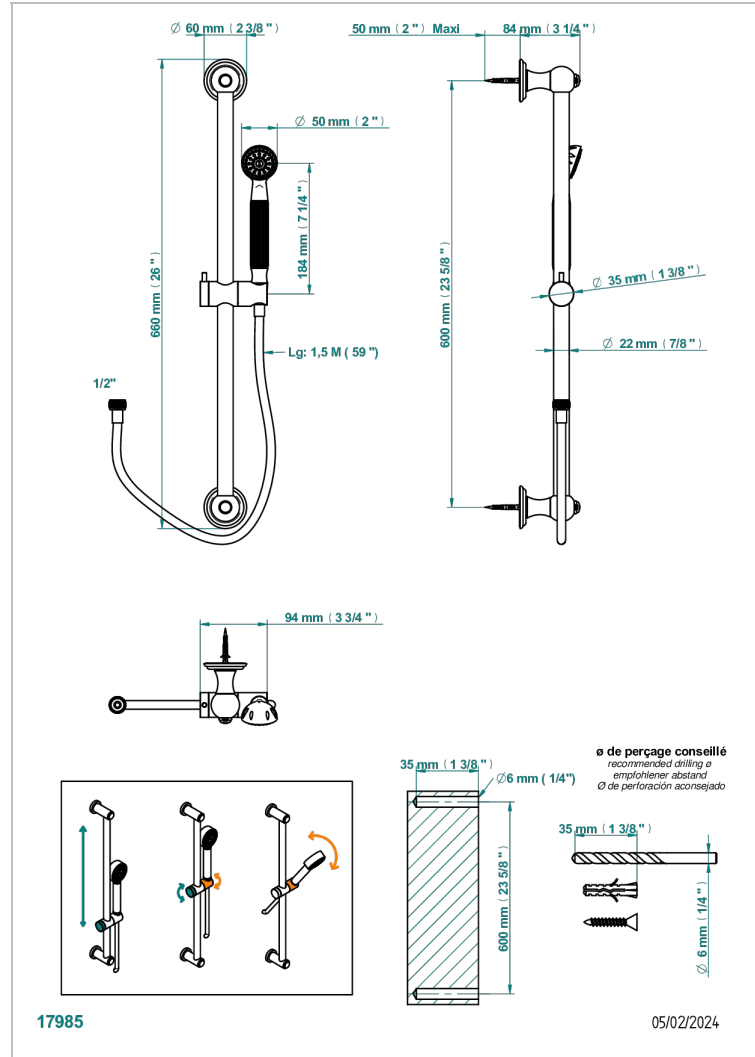

MANDARINE CRISTALLIA DIAMANT

U1K-58A

THG
PARIS

Wall mounted stylised handshower, 60 cm slidebar, hose and hook, no elbow

CHARACTERISTIC

- Mandarine Cristallia Diamant
- Wall mounted stylised handshower, 60 cm slidebar, hose and hook, no elbow

TECHNICAL SPECS

- Recommandé : 3 bars (max. 5 bars) - Advised : 43,5 psi (max. 72 psi)
- 9,5 l/min à 3 bars (2.5 gpm at 43.5 psi)

AVAILABLE FINITIONS

Antique nickel - H28
Black ceram - D30
Blush PVD - H62
Brass color PVD - H49
Brown bronze color PVD - F33
Gold color PVD - H52

Nickel color PVD - H55
Polished chrome (color finish) - A02
Polished chrome / Polished gold (color finish) - G02
Polished gold (color finish) - F01
Polished nickel - B01
Soft gold - F30

Soft matt gold - F31
Umber PVD - H66
Varnished matt antique red copper (color finish) - H07