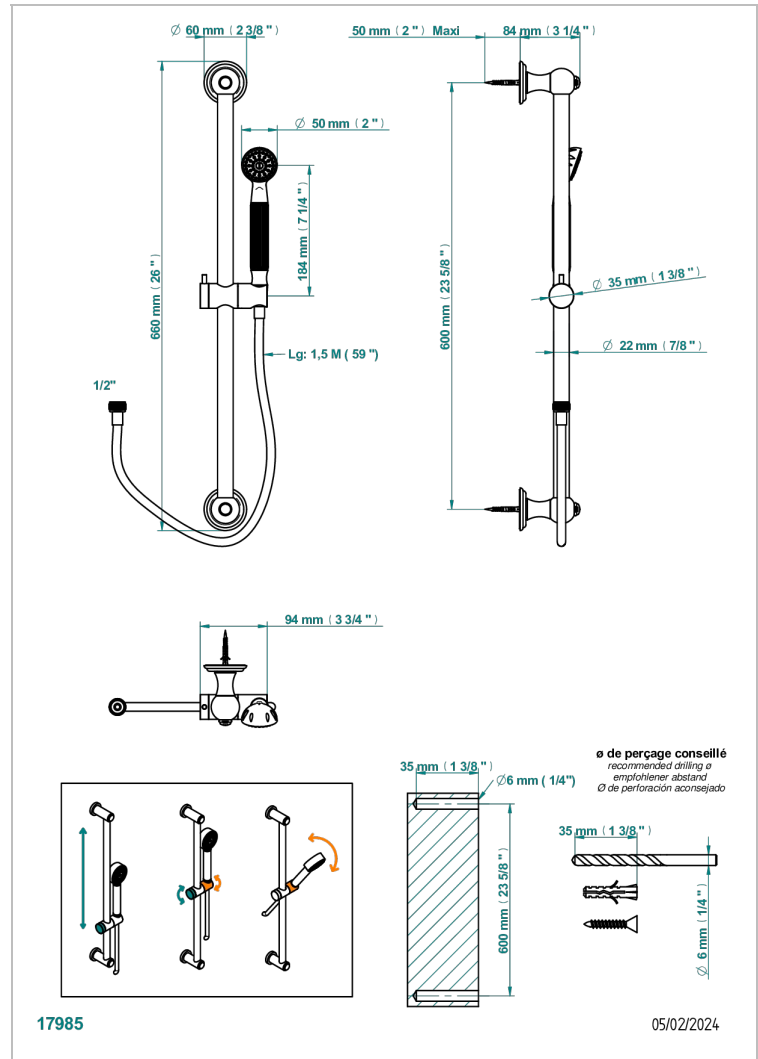

# MANDARINE SATIN CRYSTAL

U1E-58A

THG  
PARIS

Wall mounted stylised handshower, 60 cm slidebar, hose and hook, no elbow

## CHARACTERISTIC

- Mandarin Satin crystal
- Wall mounted stylised handshower, 60 cm slidebar, hose and hook, no elbow

## TECHNICAL SPECS

- Recommandé : 3 bars (max. 5 bars) - Advised : 43,5 psi (max. 72 psi)
- 9,5 l/min à 3 bars (2.5 gpm at 43.5 psi)