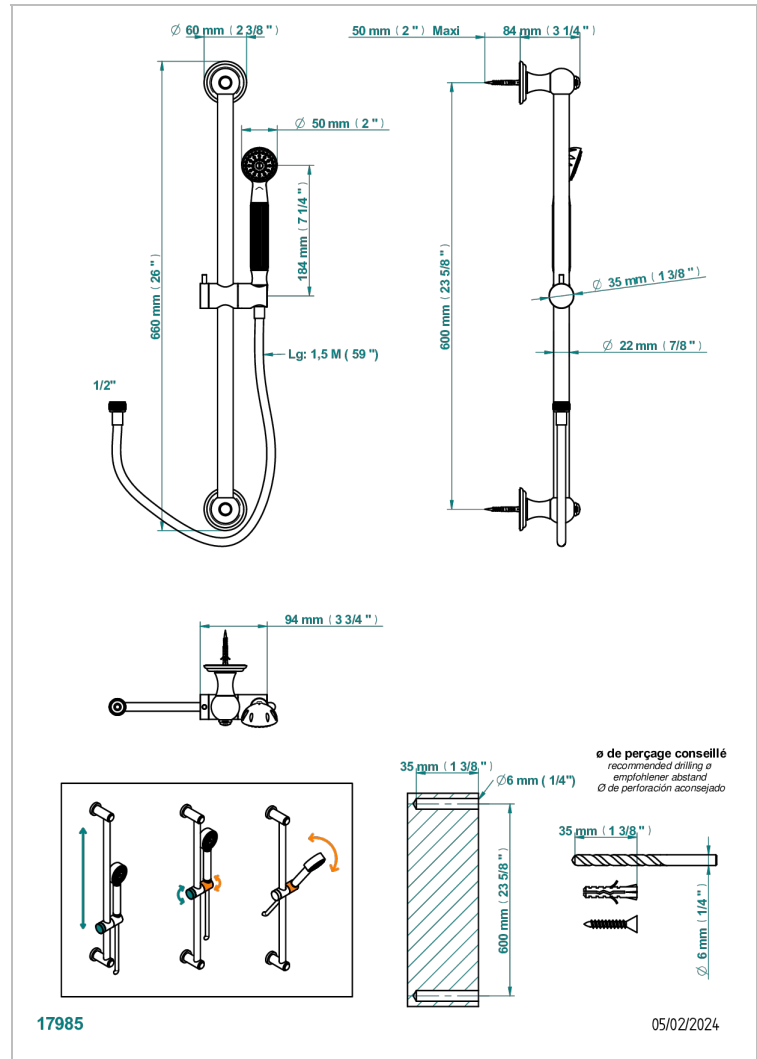

MANDARINE SATIN CRYSTAL

U1E-58A

THG
PARIS

Wall mounted stylised handshower, 60 cm slidebar, hose and hook, no elbow

CHARACTERISTIC

- Mandarin Satin crystal
- Wall mounted stylised handshower, 60 cm slidebar, hose and hook, no elbow

TECHNICAL SPECS

- Recommandé : 3 bars (max. 5 bars) - Advised : 43,5 psi (max. 72 psi)
- 9,5 l/min à 3 bars (2.5 gpm at 43.5 psi)

AVAILABLE FINITIONS

Antique nickel - H28
Black ceram - D30
Blush PVD - H62
Brass color PVD - H49
Brown bronze color PVD - F33
Gold color PVD - H52

Nickel color PVD - H55
Polished chrome (color finish) - A02
Polished chrome / Polished gold (color finish) - G02
Polished gold (color finish) - F01
Polished nickel - B01
Soft gold - F30

Soft matt gold - F31
Umber PVD - H66
Varnished matt antique red copper (color finish) - H07