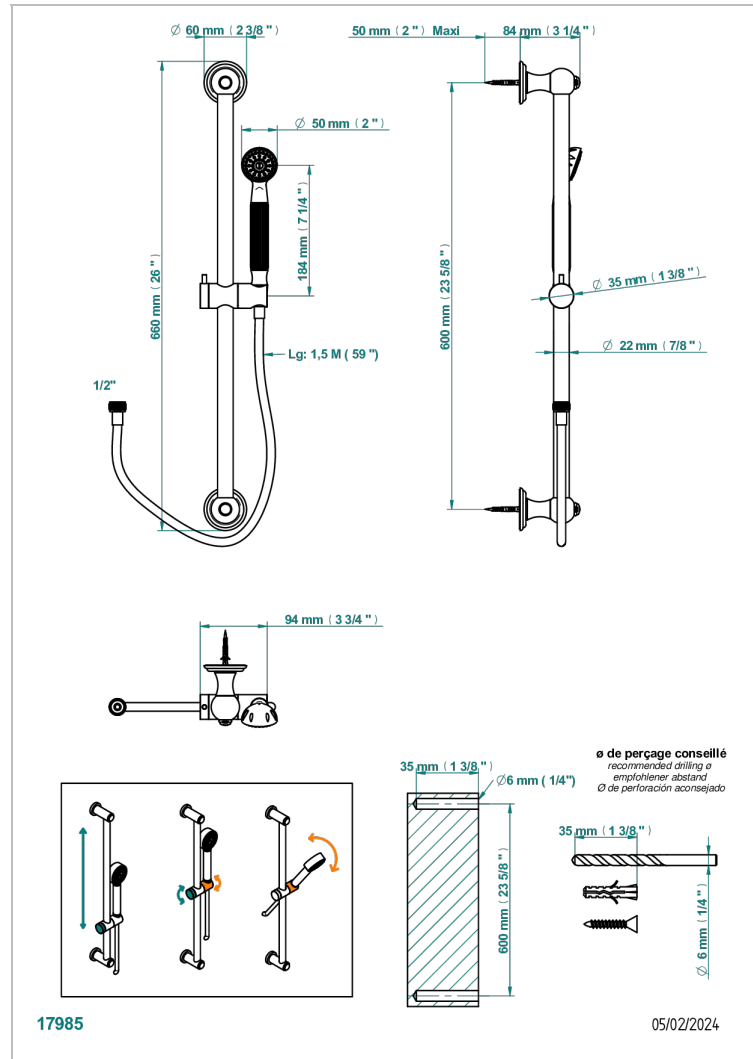

MANDARINE CLEAR CRYSTAL

U1D-58A

THG[®]
PARIS

Wall mounted stylised handshower, 60 cm slidebar, hose and hook - no elbow

CHARACTERISTIC

- Mandarin Clear crystal
- Wall mounted stylised handshower, 60 cm slidebar, hose and hook - no elbow

TECHNICAL SPECS

- Recommandé : 3 bars (max. 5 bars) - Advised : 43,5 psi (max. 72 psi)
- 9,5 l/min à 3 bars (2.5 gpm at 43.5 psi)

AVAILABLE FINITIONS

Black ceram - D30
Blush PVD - H62
Brass color PVD - H49
Brown bronze color PVD - F33
Chrome polished - A02
Chrome polished / gold polished - G02

Matt graphite PVD - H65
Matt nickel (American satin) - C01
Matt nickel color PVD - H56
Nickel antique / Sovereign - H28
Nickel color PVD - H55
Nickel polished - B01

Soft gold - F30
Soft matt gold - F31
Umber PVD - H66