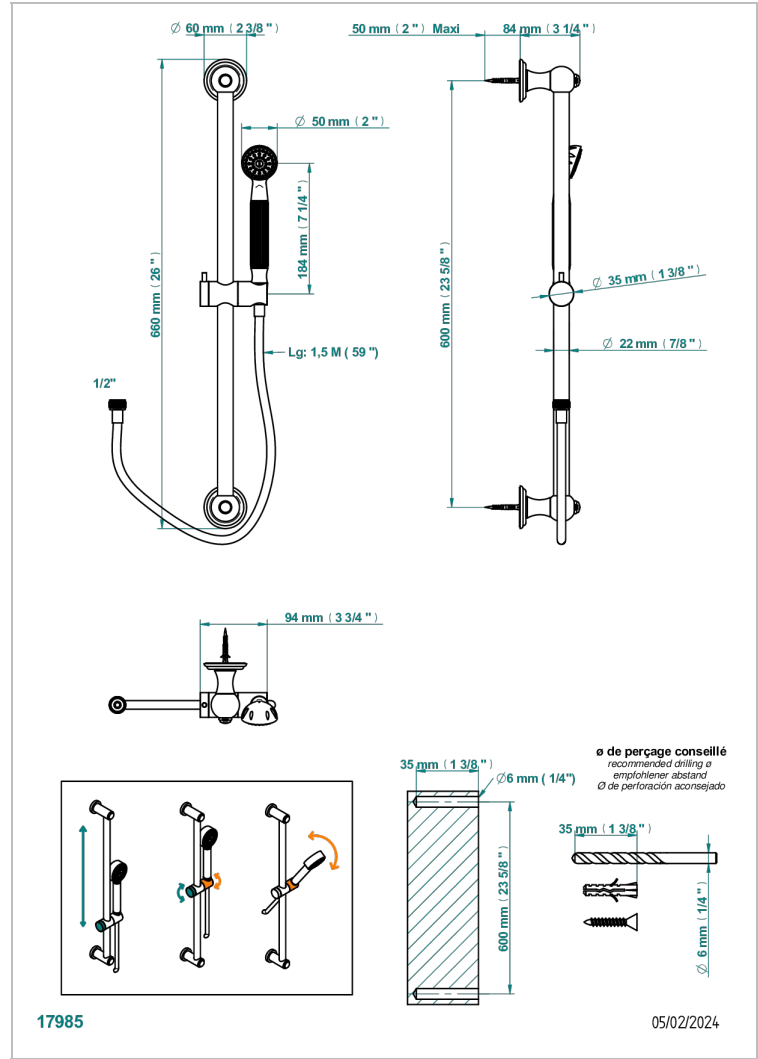

# MANDARINE CLEAR CRYSTAL

U1D-58A

THG  
PARIS

Wall mounted stylised handshower, 60 cm slidebar, hose and hook, no elbow

## CHARACTERISTIC

- Mandarine Clear crystal
- Wall mounted stylised handshower, 60 cm slidebar, hose and hook, no elbow

## TECHNICAL SPECS

- Recommandé : 3 bars (max. 5 bars) - Advised : 43,5 psi (max. 72 psi)
- 9,5 l/min à 3 bars (2.5 gpm at 43.5 psi)