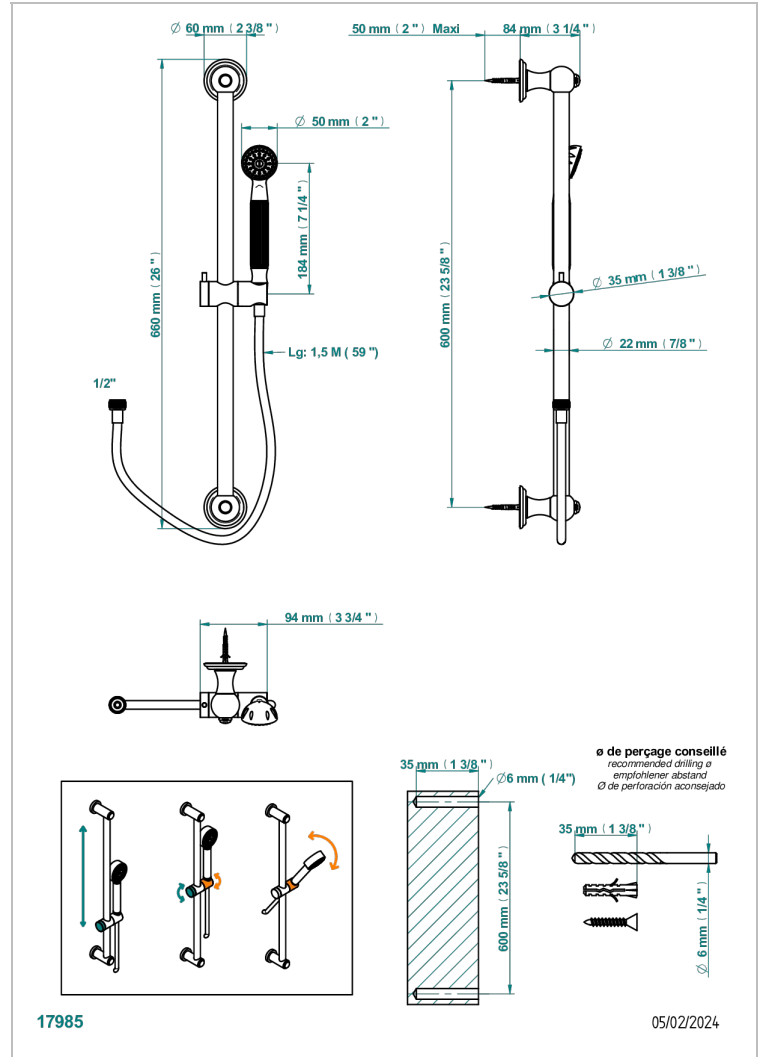

MANDARINE METAL

U1A-58A

THG
PARIS

Wall mounted stylised handshower, 60 cm slidebar, hose and hook - no elbow

CHARACTERISTIC

- Mandarin Metal
- Wall mounted stylised handshower, 60 cm slidebar, hose and hook - no elbow

TECHNICAL SPECS

- Recommandé : 3 bars (max. 5 bars) - Advised : 43,5 psi (max. 72 psi)
- 9,5 l/min à 3 bars (2.5 gpm at 43.5 psi)

AVAILABLE FINITIONS

Black ceram - D30
Blush PVD - H62
Brass color PVD - H49
Brown bronze color PVD - F33
Chrome polished - A02
Chrome polished / gold polished - G02