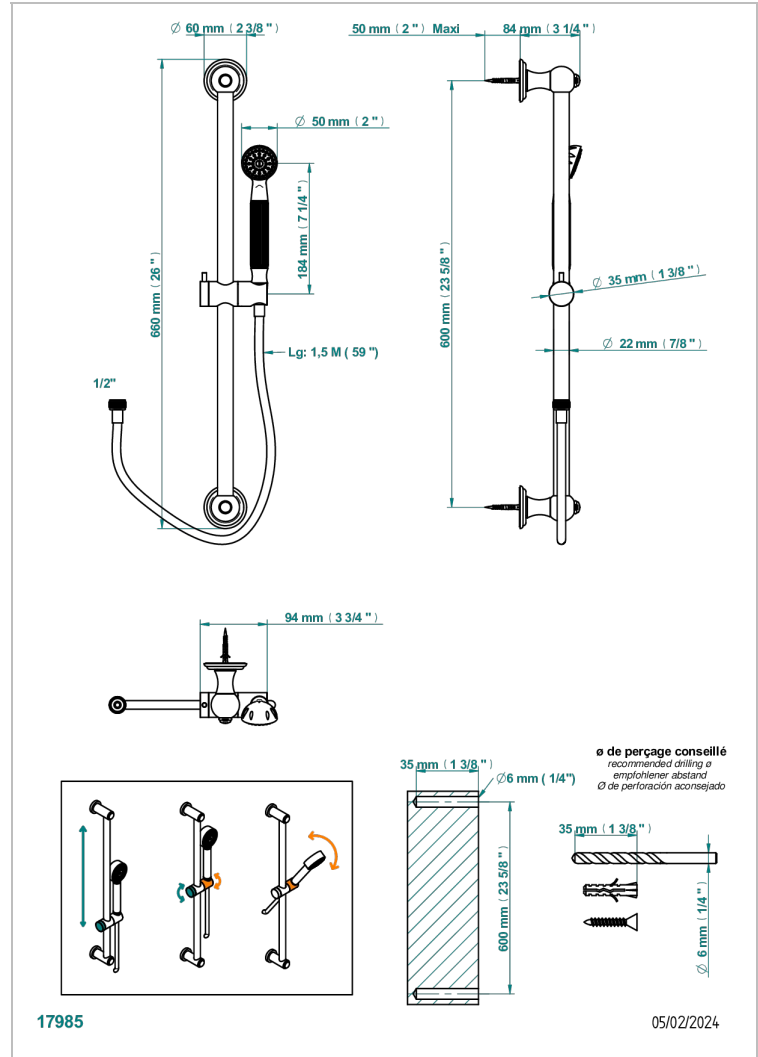

MANDARINE METAL

U1A-58A

THG
PARIS

Wall mounted stylised handshower, 60 cm slidebar, hose and hook, no elbow

CHARACTERISTIC

- Mandarin Metal
- Wall mounted stylised handshower, 60 cm slidebar, hose and hook, no elbow

TECHNICAL SPECS

- Recommandé : 3 bars (max. 5 bars) - Advised : 43,5 psi (max. 72 psi)
- 9,5 l/min à 3 bars (2.5 gpm at 43.5 psi)

AVAILABLE FINITIONS

Antique nickel - H28
Black ceram - D30
Blush PVD - H62
Brass color PVD - H49
Brown bronze color PVD - F33
Gold color PVD - H52

Nickel color PVD - H55
Polished chrome (color finish) - A02
Polished chrome / Polished gold (color finish) - G02
Polished gold (color finish) - F01
Polished nickel - B01
Soft gold - F30

Soft matt gold - F31
Umber PVD - H66
Varnished matt antique red copper (color finish) - H07