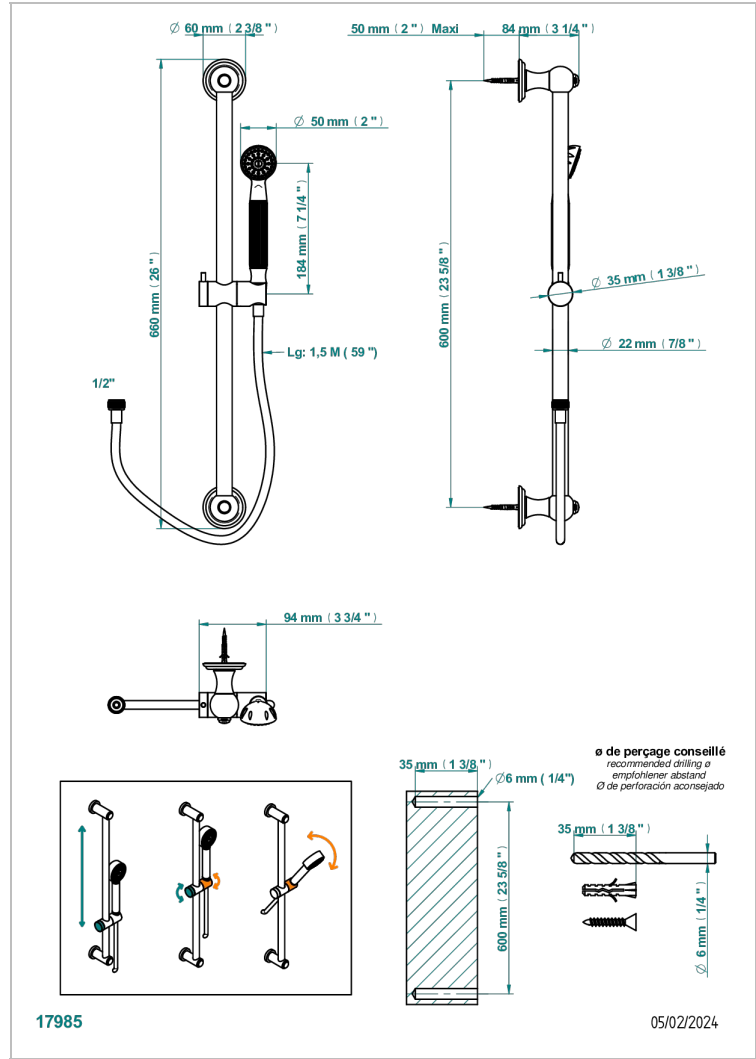

MANDARINE METAL

U1A-58A

THG
PARIS

Wall mounted stylised handshower, 60 cm slidebar, hose and hook, no elbow

CHARACTERISTIC

- Mandarin Metal
- Wall mounted stylised handshower, 60 cm slidebar, hose and hook, no elbow

TECHNICAL SPECS

- Recommandé : 3 bars (max. 5 bars) - Advised : 43,5 psi (max. 72 psi)
- 9,5 l/min à 3 bars (2.5 gpm at 43.5 psi)

AVAILABLE FINITIONS

Antique nickel - H28
Black ceram - D30
Blush PVD - H62
Brass color PVD - H49
Brown bronze color PVD - F33
Gold color PVD - H52

Nickel color PVD - H55
Polished chrome (color finish) - A02
Polished chrome / Polished gold (color finish) - G02
Polished gold (color finish) - F01
Polished nickel - B01
Soft gold - F30

Soft matt gold - F31
Umber PVD - H66
Varnished matt antique red copper (color finish) - H07