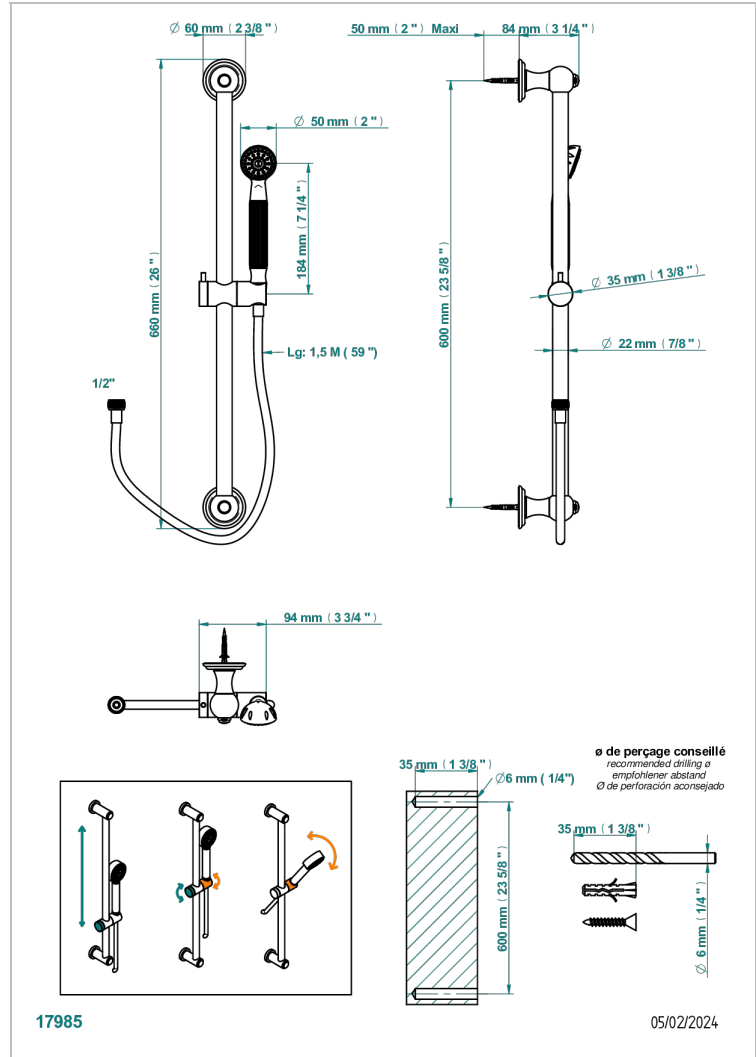

Wall mounted stylised handshower, 60 cm slidebar, hose and hook, no elbow

CHARACTERISTIC

- Najem
- Wall mounted stylised handshower, 60 cm slidebar, hose and hook, no elbow

TECHNICAL SPECS

- Recommandé : 3 bars (max. 5 bars) - Advised : 43,5 psi (max. 72 psi)
- 9,5 l/min à 3 bars (2.5 gpm at 43.5 psi)

AVAILABLE FINITIONS

Antique nickel - H28
 Black ceram - D30
 Blush PVD - H62
 Brass color PVD - H49
 Brown bronze color PVD - F33
 Gold color PVD - H52

Graphite PVD - H64
 Lacquered light bronze - D01
 Matt Umber PVD - H67
 Matt blush PVD - H60
 Matt brass color PVD - H50
 Matt brown bronze color PVD - F34