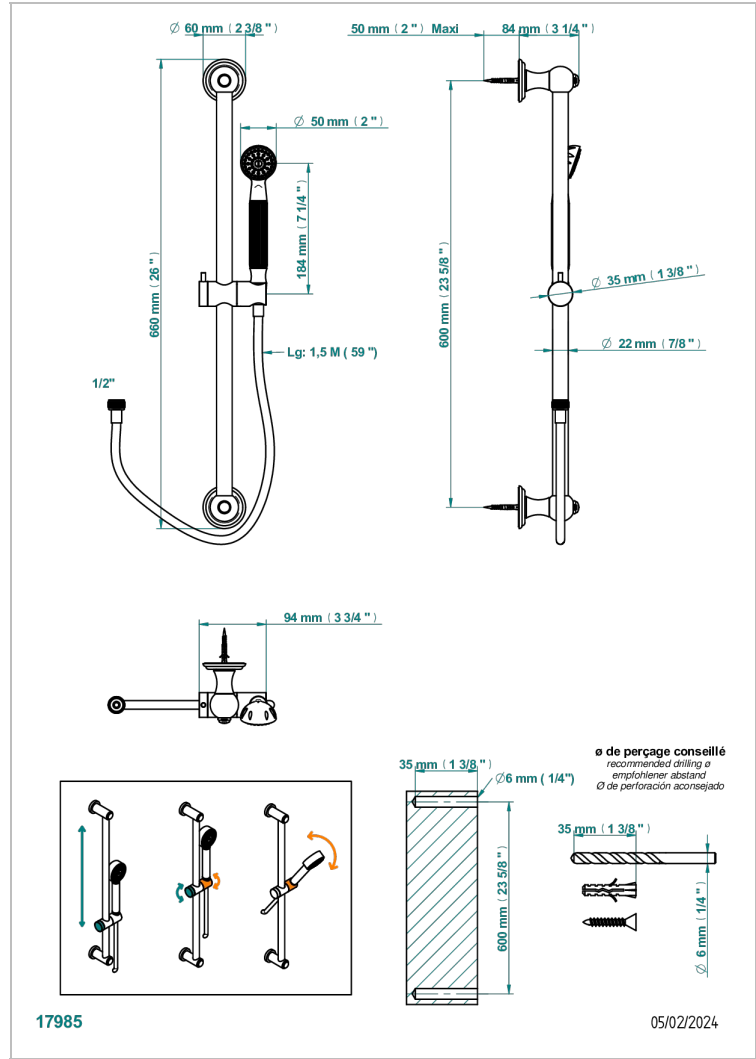

Wall mounted stylised handshower, 60 cm slidebar, hose and hook, no elbow

CHARACTERISTIC

- Najem
- Wall mounted stylised handshower, 60 cm slidebar, hose and hook, no elbow

TECHNICAL SPECS

- Recommandé : 3 bars (max. 5 bars) - Advised : 43,5 psi (max. 72 psi)
- 9,5 l/min à 3 bars (2.5 gpm at 43.5 psi)

AVAILABLE FINITIONS

- Antique nickel - H28
- Black ceram - D30
- Blush PVD - H62
- Brass color PVD - H49
- Brown bronze color PVD - F33
- Gold color PVD - H52

- Graphite PVD - H64
- Lacquered light bronze - D01
- Matt Umber PVD - H67
- Matt blush PVD - H60
- Matt brass color PVD - H50
- Matt brown bronze color PVD - F34

- Matt chrome - C02
- Matt gold - F07
- Matt gold color PVD - H53
- Matt graphite PVD - H65
- Matt nickel (color finish) - C01
- Matt nickel color PVD - H56

- Nickel color PVD - H55
- Polished chrome (color finish) - A02
- Polished chrome / Polished gold (color finish) - G02
- Polished gold (color finish) - F01
- Polished nickel - B01
- Soft gold - F30