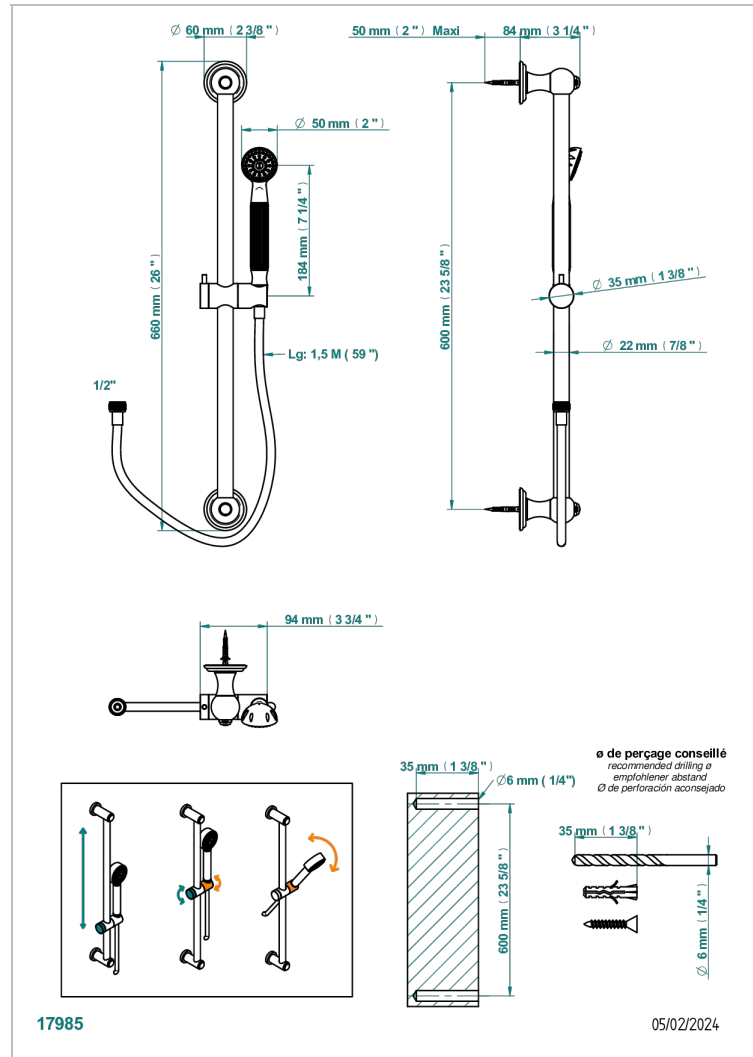

Wall mounted stylised handshower, 60 cm slidebar, hose and hook, no elbow

CHARACTERISTIC

- Jaipur Metal
- Wall mounted stylised handshower, 60 cm slidebar, hose and hook, no elbow

TECHNICAL SPECS

- Recommandé : 3 bars (max. 5 bars) - Advised : 43,5 psi (max. 72 psi)
- 9,5 l/min à 3 bars (2.5 gpm at 43.5 psi)

AVAILABLE FINITIONS

Antique nickel - H28
 Black ceram - D30
 Blush PVD - H62
 Brass color PVD - H49
 Brown bronze color PVD - F33
 Gold color PVD - H52

Graphite PVD - H64
 Lacquered light bronze - D01
 Matt Umber PVD - H67
 Matt blush PVD - H60
 Matt brass color PVD - H50
 Matt brown bronze color PVD - F34