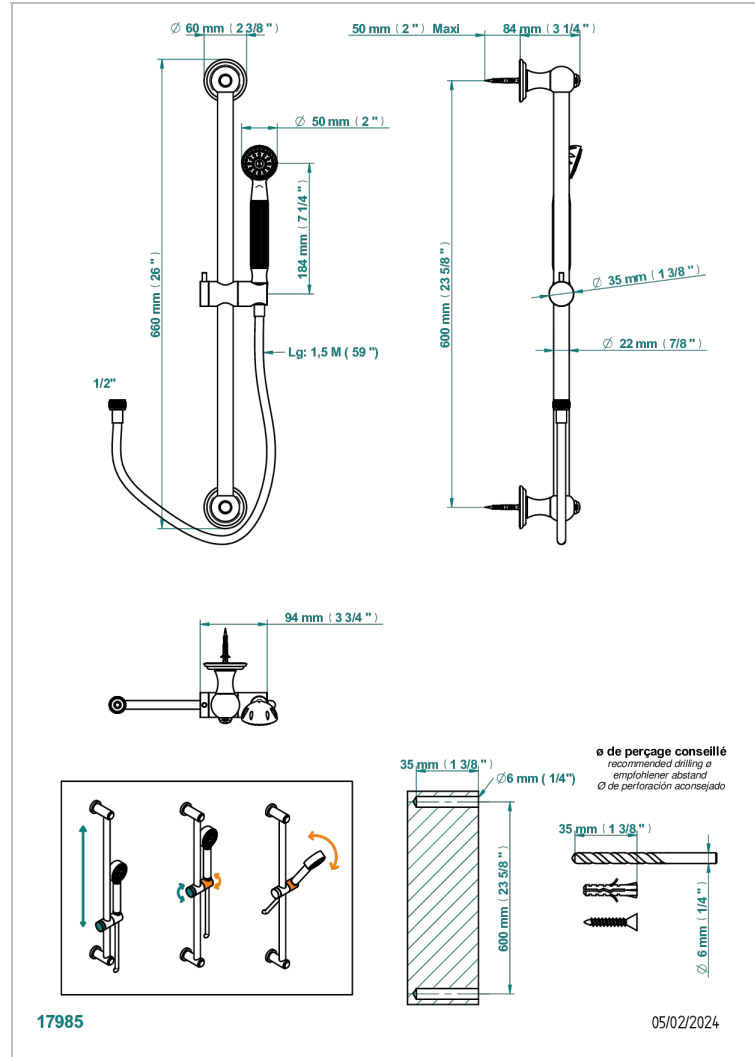

Wall mounted stylised handshower, 60 cm slidebar, hose and hook, no elbow

CHARACTERISTIC

- Jaipur Metal
- Wall mounted stylised handshower, 60 cm slidebar, hose and hook, no elbow

TECHNICAL SPECS

- Recommandé : 3 bars (max. 5 bars) - Advised : 43,5 psi (max. 72 psi)
- 9,5 l/min à 3 bars (2.5 gpm at 43.5 psi)

AVAILABLE FINITIONS

Antique nickel - H28
 Black ceram - D30
 Blush PVD - H62
 Brass color PVD - H49
 Brown bronze color PVD - F33
 Gold color PVD - H52

Graphite PVD - H64
 Lacquered light bronze - D01
 Matt Umber PVD - H67
 Matt blush PVD - H60
 Matt brass color PVD - H50
 Matt brown bronze color PVD - F34