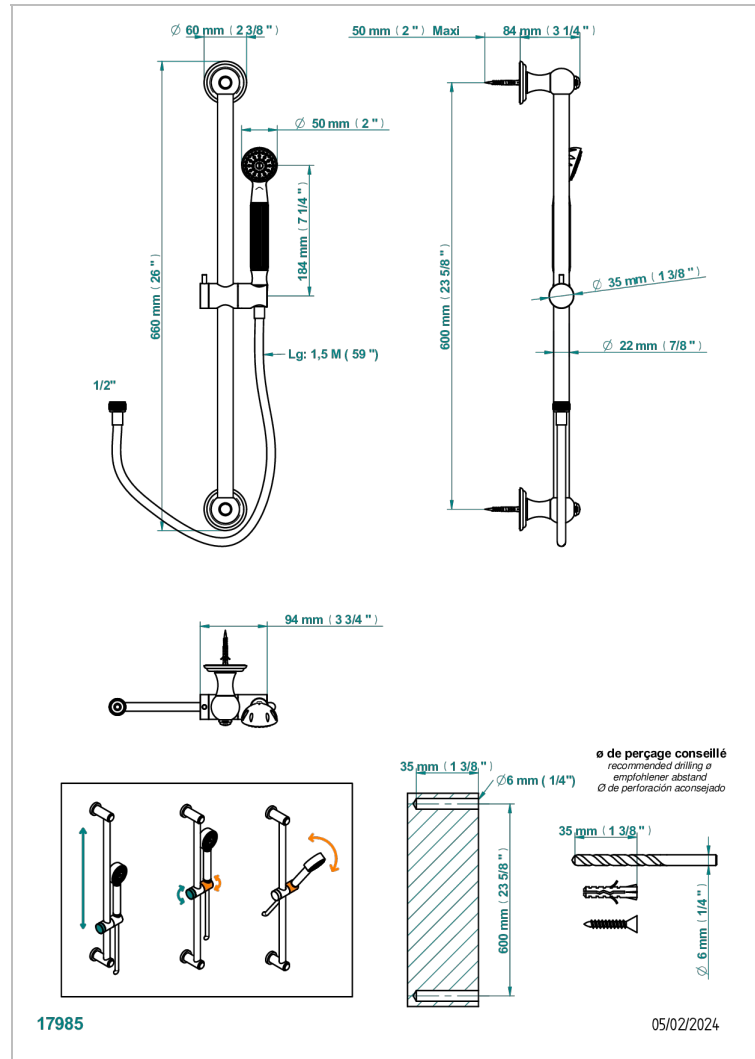

JAIPUR BLACK ONYX

A9C-58A

THG
PARIS

Wall mounted stylised handshower, 60 cm slidebar, hose and hook - no elbow

CHARACTERISTIC

- Jaipur Black Onyx
- Wall mounted stylised handshower, 60 cm slidebar, hose and hook - no elbow

TECHNICAL SPECS

- Recommandé : 3 bars (max. 5 bars) - Advised : 43,5 psi (max. 72 psi)
- 9,5 l/min à 3 bars (2.5 gpm at 43.5 psi)

AVAILABLE FINITIONS

Black ceram - D30
Blush PVD - H62
Brass color PVD - H49
Brown bronze color PVD - F33
Chrome polished - A02
Chrome polished / gold polished - G02