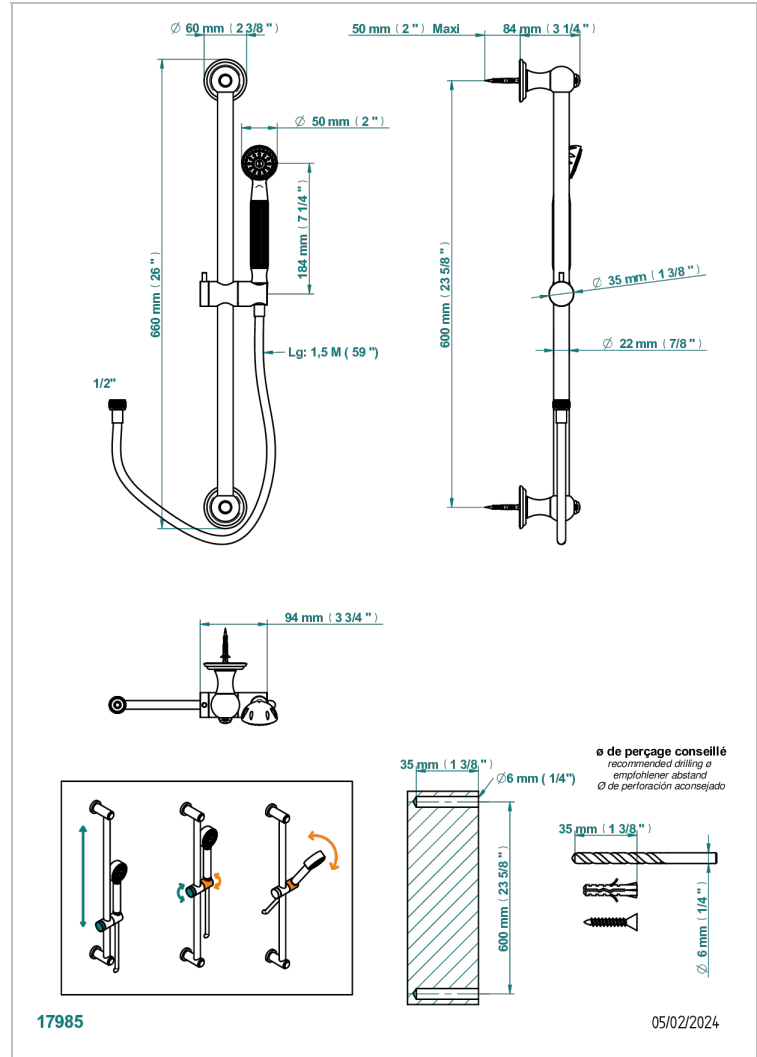

JAIPUR BLACK ONYX

A9C-58A

THG
PARIS

Wall mounted stylised handshower, 60 cm slidebar, hose and hook, no elbow

CHARACTERISTIC

- Jaipur Black Onyx
- Wall mounted stylised handshower, 60 cm slidebar, hose and hook, no elbow

TECHNICAL SPECS

- Recommandé : 3 bars (max. 5 bars) - Advised : 43,5 psi (max. 72 psi)
- 9,5 l/min à 3 bars (2.5 gpm at 43.5 psi)

AVAILABLE FINITIONS

Antique nickel - H28
Black ceram - D30
Blush PVD - H62
Brass color PVD - H49
Brown bronze color PVD - F33
Gold color PVD - H52