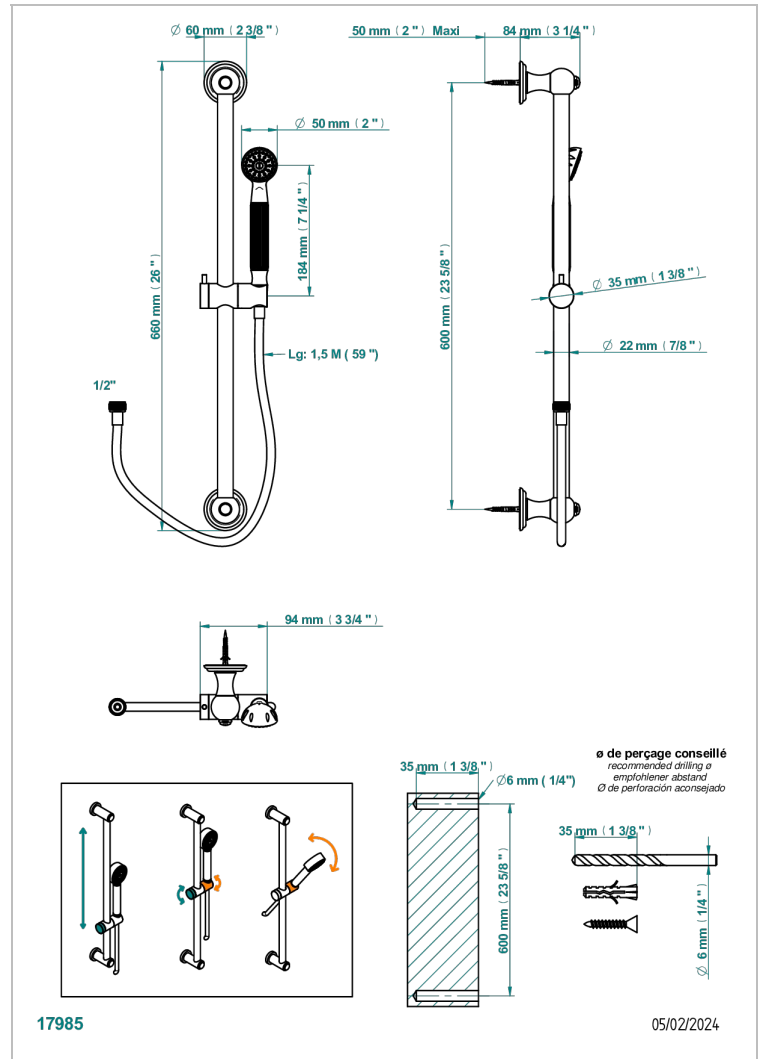

VOGUE TIGER EYE

A8R-58A

THG
PARIS

Wall mounted stylised handshower, 60 cm slidebar, hose and hook - no elbow

CHARACTERISTIC

- Vogue Tiger Eye
- Wall mounted stylised handshower, 60 cm slidebar, hose and hook - no elbow

TECHNICAL SPECS

- Recommandé : 3 bars (max. 5 bars) - Advised : 43,5 psi (max. 72 psi)
- 9,5 l/min à 3 bars (2.5 gpm at 43.5 psi)

AVAILABLE FINITIONS

Black ceram - D30

Blush PVD - H62

Brass color PVD - H49