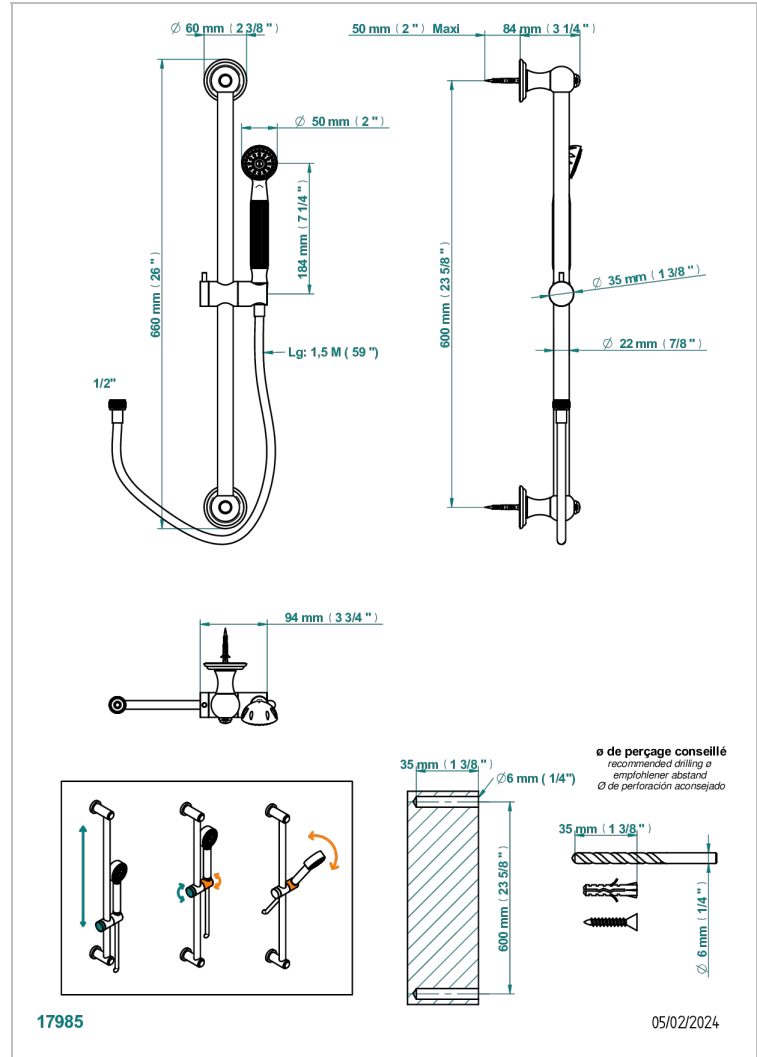

VOGUE BLACK ONYX

A8P-58A

THG
PARIS

Wall mounted stylised handshower, 60 cm slidebar, hose and hook, no elbow

CHARACTERISTIC

- Vogue black onyx
- Wall mounted stylised handshower, 60 cm slidebar, hose and hook, no elbow

TECHNICAL SPECS

- Recommandé : 3 bars (max. 5 bars) - Advised : 43,5 psi (max. 72 psi)
- 9,5 l/min à 3 bars (2.5 gpm at 43.5 psi)

AVAILABLE FINITIONS

Antique nickel - H28
Black ceram - D30
Blush PVD - H62
Brass color PVD - H49
Brown bronze color PVD - F33
Gold color PVD - H52