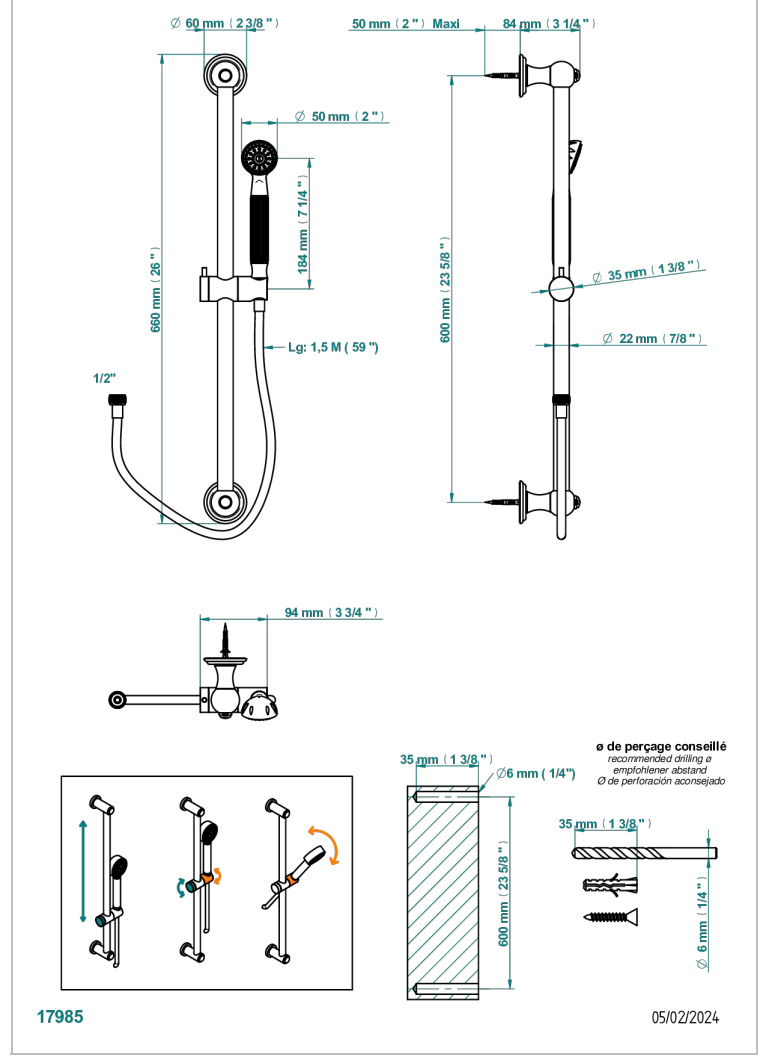

VOGUE RED JASPER

A8N-58A

Wall mounted stylised handshower, 60 cm slidebar, hose and hook, no elbow

CHARACTERISTIC

- Vogue red Jasper
- Wall mounted stylised handshower, 60 cm slidebar, hose and hook, no elbow

TECHNICAL SPECS

- Recommandé : 3 bars (max. 5 bars) - Advised : 43,5 psi (max. 72 psi)
- 9,5 l/min à 3 bars (2.5 gpm at 43.5 psi)

AVAILABLE FINITIONS

Antique nickel - H28
Black ceram - D30
Blush PVD - H62
Brass color PVD - H49
Brown bronze color PVD - F33
Gold color PVD - H52

Nickel color PVD - H55
Polished chrome (color finish) - A02
Polished chrome / Polished gold (color finish) - G02
Polished gold (color finish) - F01
Polished nickel - B01
Soft gold - F30

Soft matt gold - F31
Umber PVD - H66
Varnished matt antique red copper (color finish) - H07