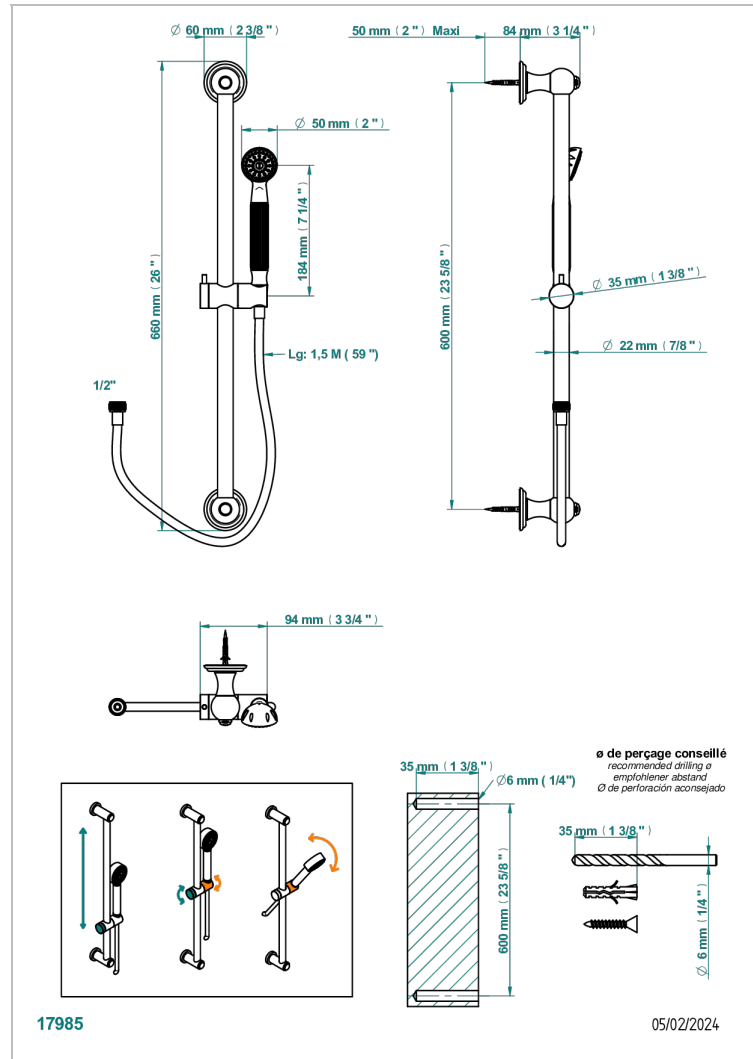

CHEVERNY LAPIS LAZULI

A1T-58A

THG
PARIS

Wall mounted stylised handshower, 60 cm slidebar, hose and hook - no elbow

CHARACTERISTIC

- Cheverny Lapis Lazuli
- Wall mounted stylised handshower, 60 cm slidebar, hose and hook - no elbow

TECHNICAL SPECS

- Recommandé : 3 bars (max. 5 bars) - Advised : 43,5 psi (max. 72 psi)
- 9,5 l/min à 3 bars (2.5 gpm at 43.5 psi)

AVAILABLE FINITIONS

Black ceram - D30
Blush PVD - H62
Brass color PVD - H49
Brown bronze color PVD - F33
Chrome polished - A02
Chrome polished / gold polished - G02

Matt nickel color PVD - H56
Nickel antique / Sovereign - H28
Nickel color PVD - H55
Nickel polished - B01
Soft gold - F30
Soft matt gold - F31

Umber PVD - H66