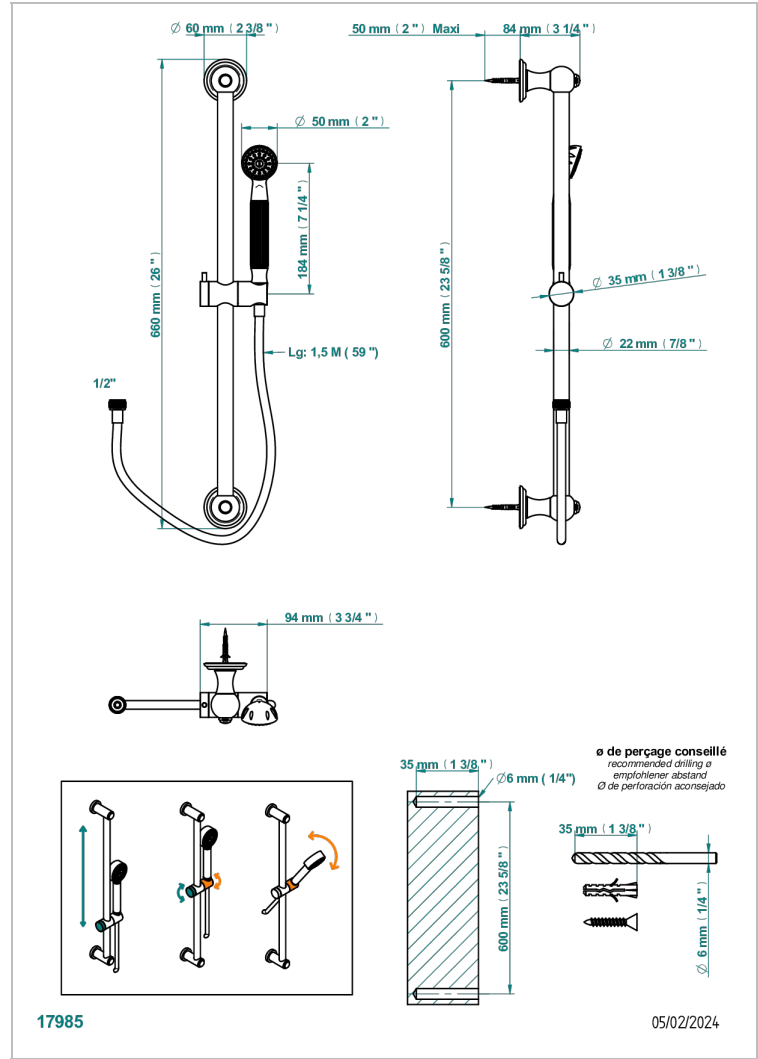

CHEVERNY MALACHITE

A1S-58A

THG
PARIS

Wall mounted stylised handshower, 60 cm slidebar, hose and hook - no elbow

CHARACTERISTIC

- Cheverny Malachite
- Wall mounted stylised handshower, 60 cm slidebar, hose and hook - no elbow

TECHNICAL SPECS

- Recommandé : 3 bars (max. 5 bars) - Advised : 43,5 psi (max. 72 psi)
- 9,5 l/min à 3 bars (2.5 gpm at 43.5 psi)

AVAILABLE FINITIONS

Black ceram - D30

Blush PVD - H62

Brass color PVD - H49

Nickel antique / Sovereign - H28

Nickel color PVD - H55

Nickel polished - B01

Soft gold - F30

Soft matt gold - F31

Umber PVD - H66