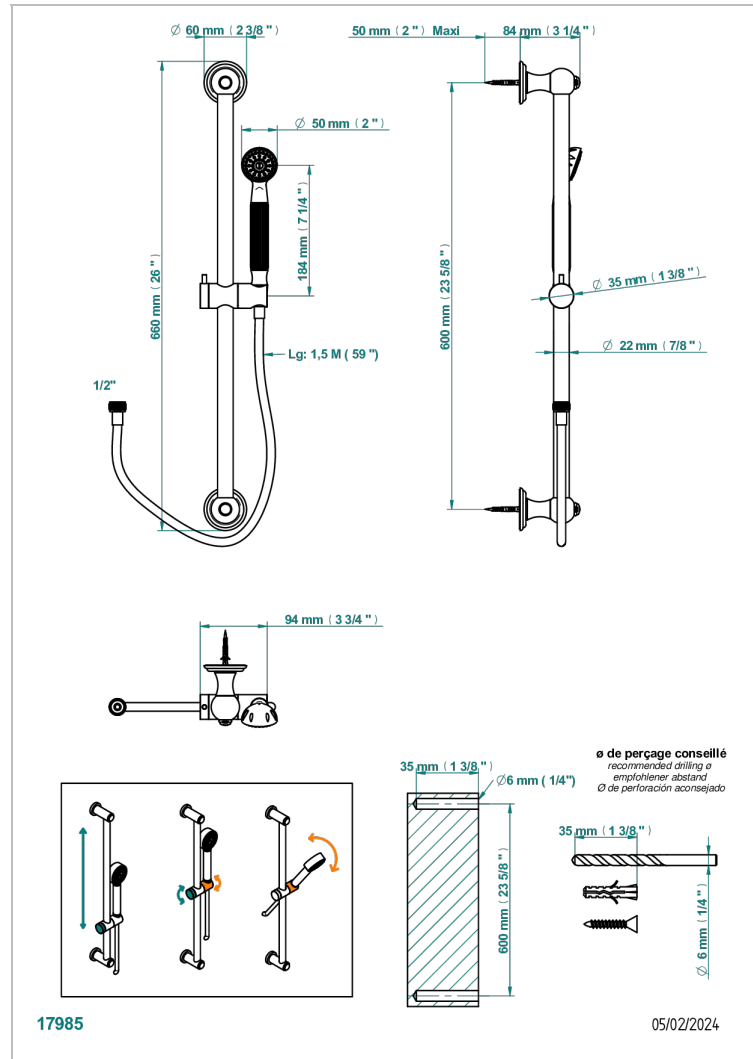

# AMBOISE BLACK ONYX

A1M-58A

THG<sup>®</sup>  
PARIS

Wall mounted stylised handshower, 60 cm slidebar, hose and hook - no elbow

## CHARACTERISTIC

- Amboise Black Onyx
- Wall mounted stylised handshower, 60 cm slidebar, hose and hook - no elbow

## TECHNICAL SPECS

- Recommandé : 3 bars (max. 5 bars) - Advised : 43,5 psi (max. 72 psi)
- 9,5 l/min à 3 bars (2.5 gpm at 43.5 psi)