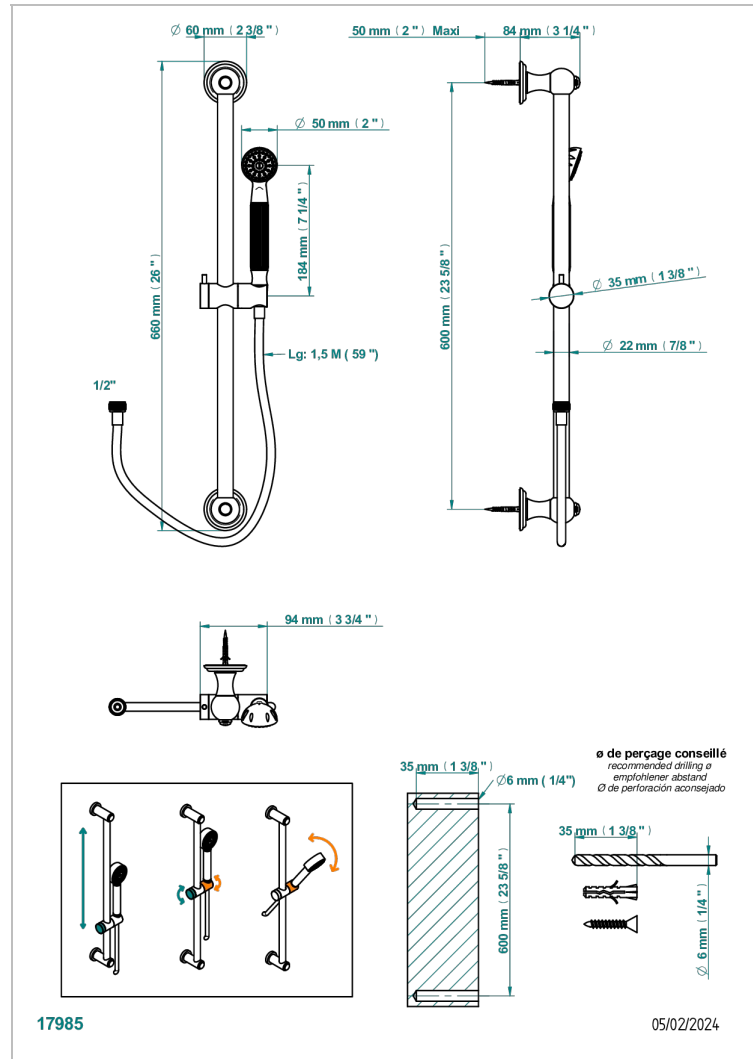

# AMBOISE RED JASPER

A1L-58A

THG<sup>®</sup>  
PARIS

Wall mounted stylised handshower, 60 cm slidebar, hose and hook - no elbow

## CHARACTERISTIC

- Amboise Red Jasper
- Wall mounted stylised handshower, 60 cm slidebar, hose and hook - no elbow