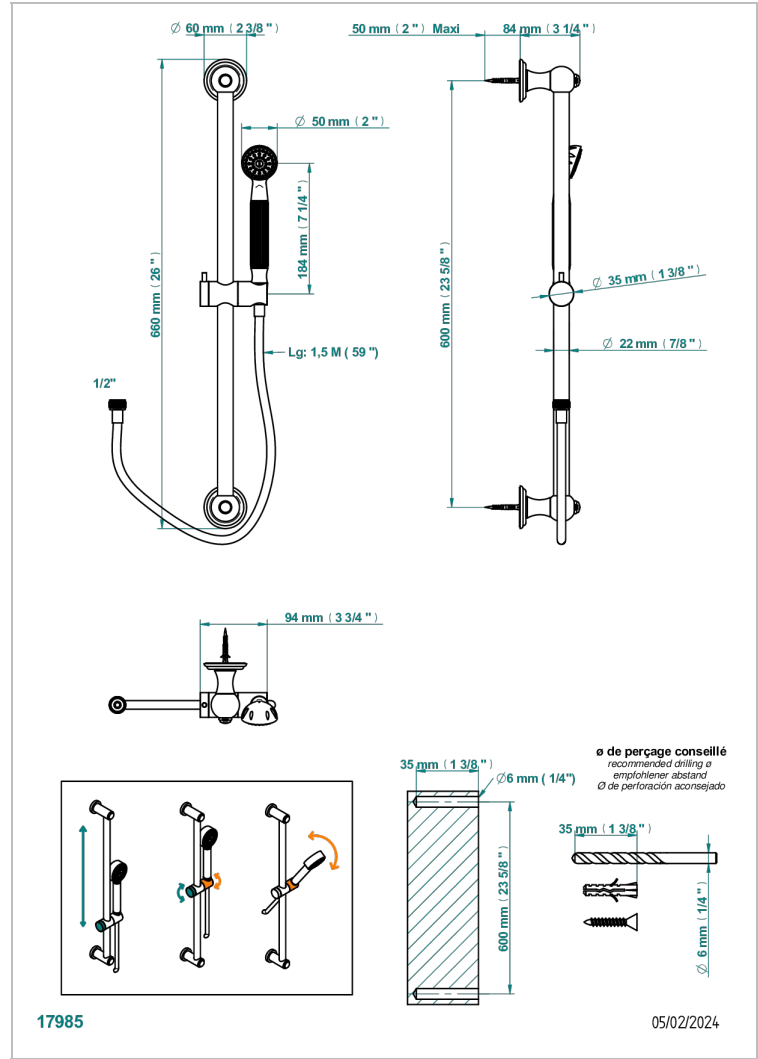

# AMBOISE LAPIS LAZULI

A1K-58A

THG<sup>®</sup>  
PARIS

Wall mounted stylised handshower, 60 cm slidebar, hose and hook - no elbow

## CHARACTERISTIC

- Amboise Lapis Lazuli
- Wall mounted stylised handshower, 60 cm slidebar, hose and hook - no elbow

## TECHNICAL SPECS

- Recommandé : 3 bars (max. 5 bars) - Advised : 43,5 psi (max. 72 psi)
- 9,5 l/min à 3 bars (2.5 gpm at 43.5 psi)