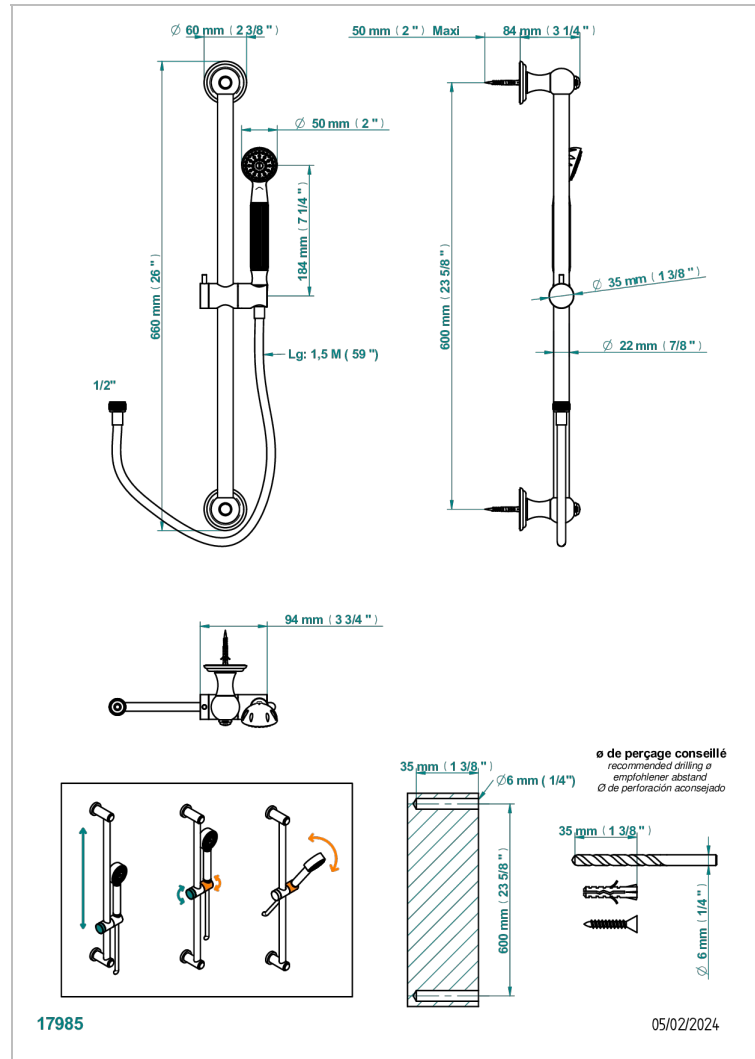

# AMBOISE MALACHITE

A1J-58A

THG  
PARIS

Wall mounted stylised handshower, 60 cm slidebar, hose and hook, no elbow

## CHARACTERISTIC

- Amboise Malachite
- Wall mounted stylised handshower, 60 cm slidebar, hose and hook, no elbow

## TECHNICAL SPECS

- Recommandé : 3 bars (max. 5 bars) - Advised : 43,5 psi (max. 72 psi)
- 9,5 l/min à 3 bars (2.5 gpm at 43.5 psi)