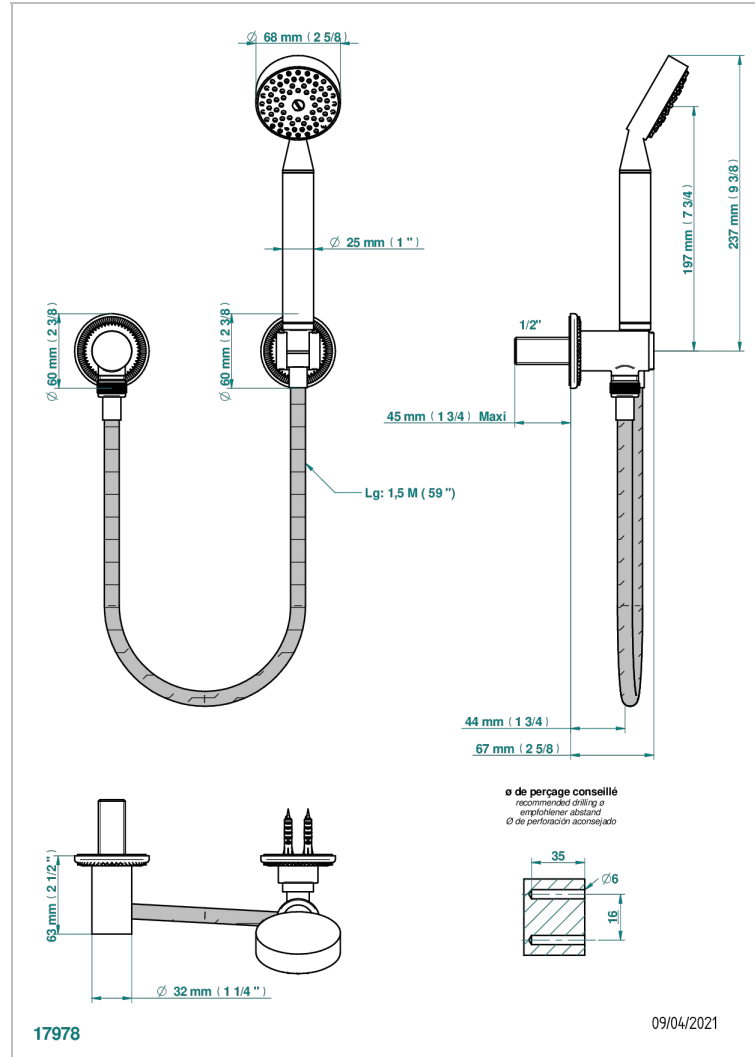

# DIPLOMATE ROYALE

U4D-52

Wall mounted stylised handshower, hose, fix hook and elbow

## CHARACTERISTIC

- Diplome Royale
- Wall mounted stylised handshower, hose, fix hook and elbow

## AVAILABLE FINITIONS

Antique nickel - H28  
Black ceram - D30  
Blush PVD - H62  
Brass color PVD - H49  
Brown bronze color PVD - F33  
Gold color PVD - H52

Graphite PVD - H64  
Lacquered light bronze - D01  
Matt Umber PVD - H67  
Matt blush PVD - H60  
Matt brass color PVD - H50  
Matt brown bronze color PVD - F34