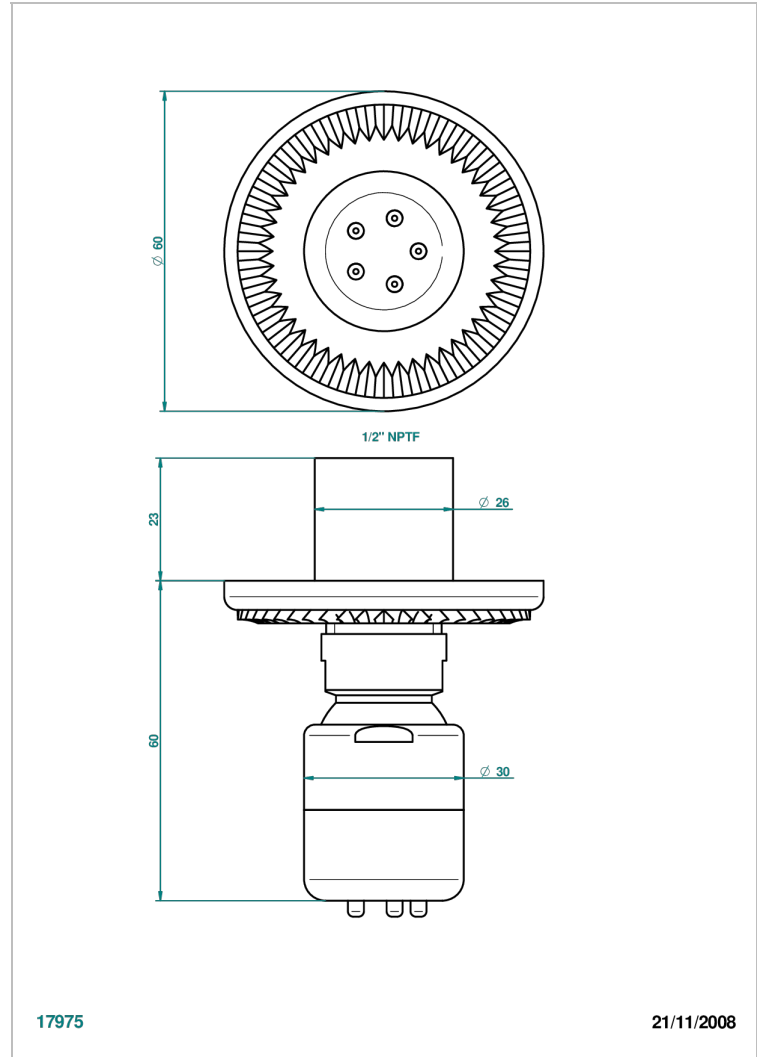

DIPLOMATE ROYALE

U4D-290/BUS

Body spray 1/2" with Easyclean system

CHARACTERISTIC

- Diplomat Royale
- Body spray 1/2" with Easyclean system

AVAILABLE FINITIONS

Black ceram - D30
Blush PVD - H62
Brass color PVD - H49
Brown bronze color PVD - F33
Chrome polished - A02
Chrome polished / gold polished - G02