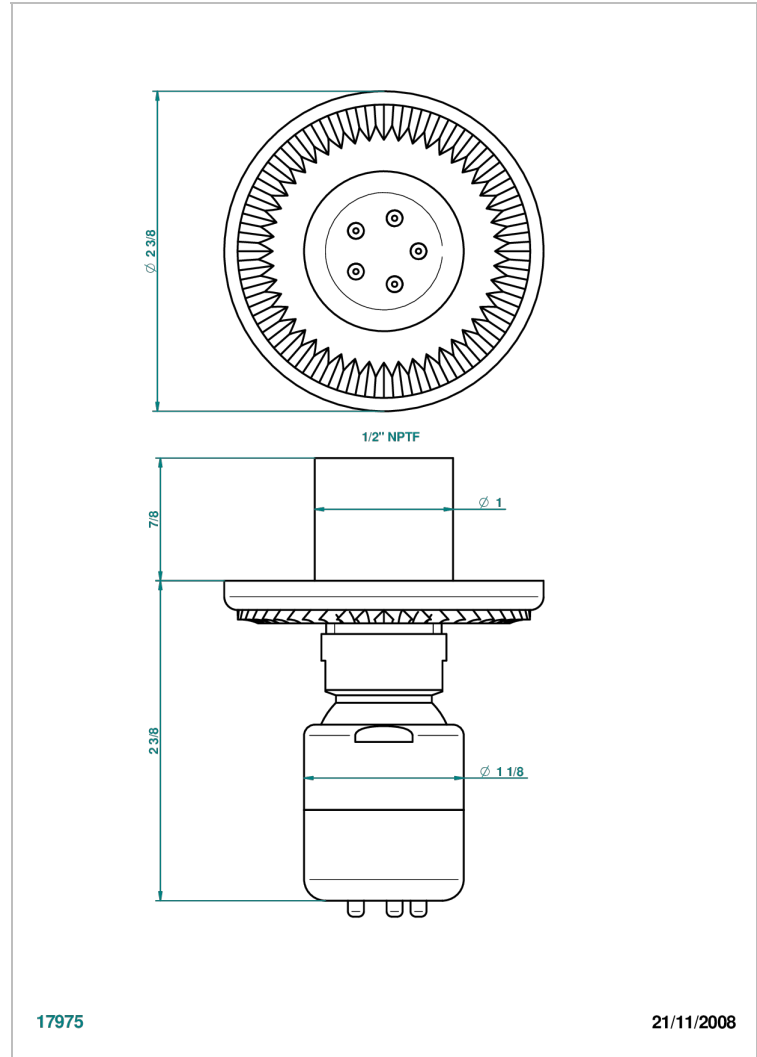

DIPLOMATE ROYALE

U4D-290/BUS

Body spray 1/2" with Easyclean system

CHARACTERISTIC

- Diplome Royale
- Body spray 1/2" with Easyclean system

AVAILABLE FINITIONS

Black ceram - D30
Blush PVD - H62
Brass color PVD - H49
Brown bronze color PVD - F33
Chrome polished - A02
Chrome polished / gold polished - G02