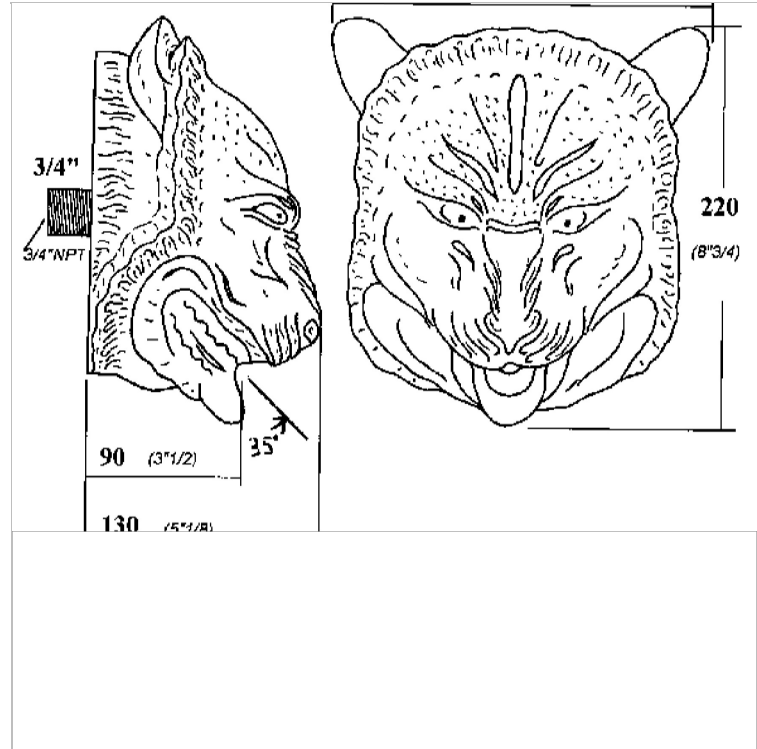

# LION'S HEAD

G99-22TLA

Wall mounted Lion's Head spout for fountain, large size

## CHARACTERISTIC

- Lion's head
- Wall mounted Lion's Head spout for fountain, large size