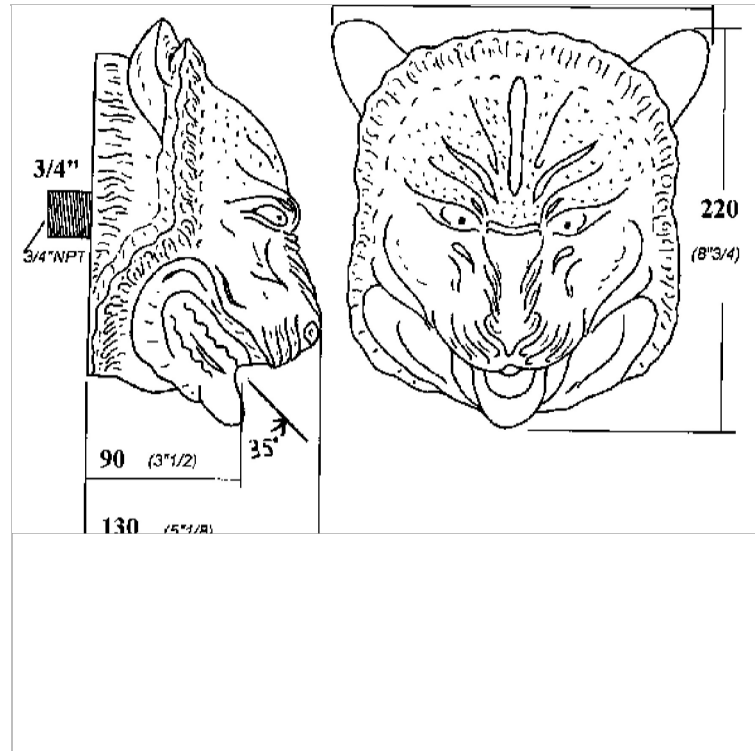

LION'S HEAD

G99-22TLA

Wall mounted Lion's Head for fountain, large size

THG[®]
PARIS

CHARACTERISTIC

- Lion's head
- Wall mounted Lion's Head for fountain, large size

AVAILABLE FINITIONS

Antique nickel - H28
Black ceram - D30
Brass color PVD - H49
Lacquered light bronze - D01
Matt chrome - C02
Matt gold - F07