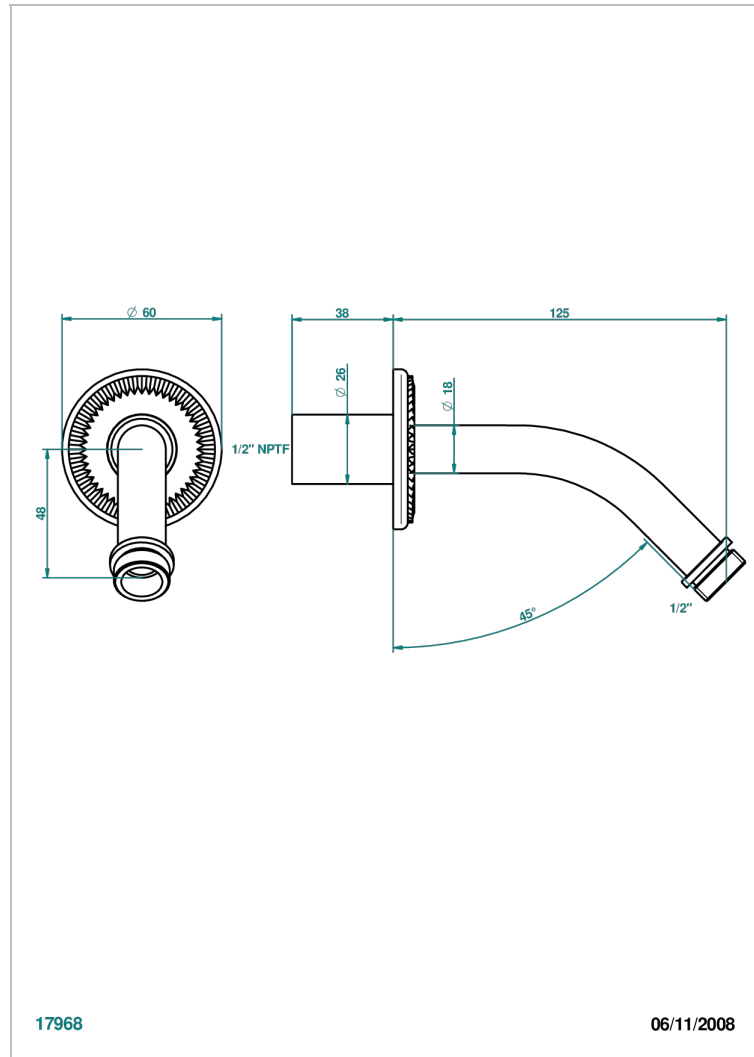

DIPLOMATE ROYALE

U4D-82/US

Horizontal shower arm, 45° bend, 4 3/4" long

THG[®]
PARIS

17968

06/11/2008

CARACTERÍSTICAS

- Diplomate Royale
- Horizontal shower arm, 45° bend, 4 3/4" long