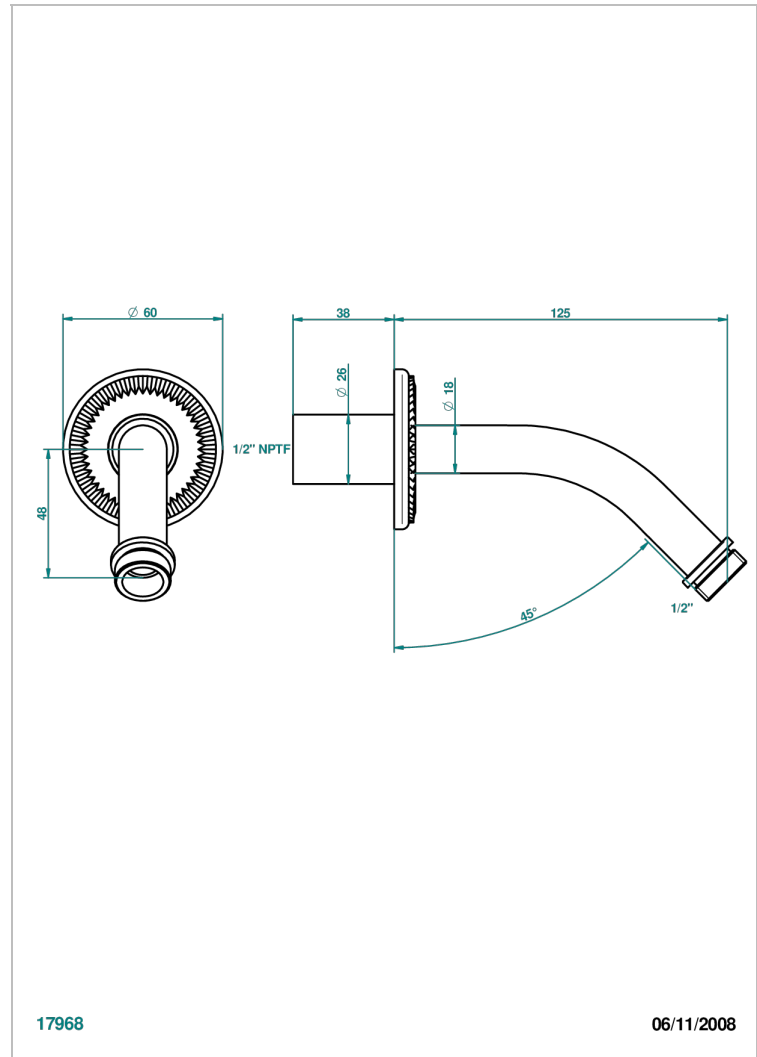

DIPLOMATE ROYALE

U4D-82/US

Horizontal shower arm, 45°, lg: 4" 3/4

THG[®]
PARIS

17968

06/11/2008

CHARACTERISTIC

- Diplome Royale
- Horizontal shower arm, 45°, lg: 4" 3/4