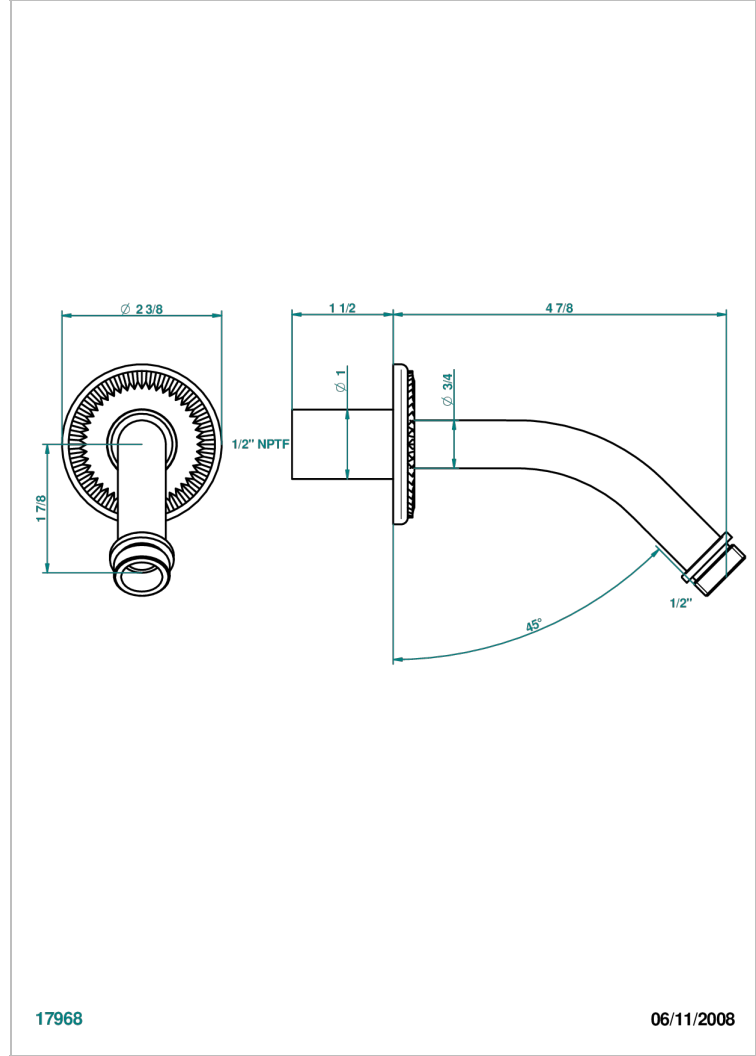

# DIPLOMATE ROYALE

U4D-82/US

Horizontal shower arm, 45°, lg: 4" 3/4

THG<sup>®</sup>  
PARIS

17968

06/11/2008

## CHARACTERISTIC

- Diplome Royale
- Horizontal shower arm, 45°, lg: 4" 3/4