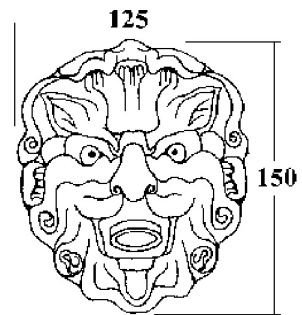

LION'S HEAD

G99-22GM

Wall mounted Lion's Head for fountain, medium size

CHARACTERISTIC

- Lion's head
- Wall mounted Lion's Head for fountain, medium size

AVAILABLE FINITIONS

Antique nickel - H28
Black ceram - D30
Brass color PVD - H49
Lacquered light bronze - D01
Matt chrome - C02
Matt gold - F07