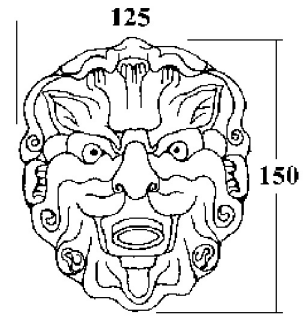

# LION'S HEAD

G99-22GM

Wall mounted Lion's Head for fountain, medium size

## CHARACTERISTIC

- Lion's head
- Wall mounted Lion's Head for fountain, medium size