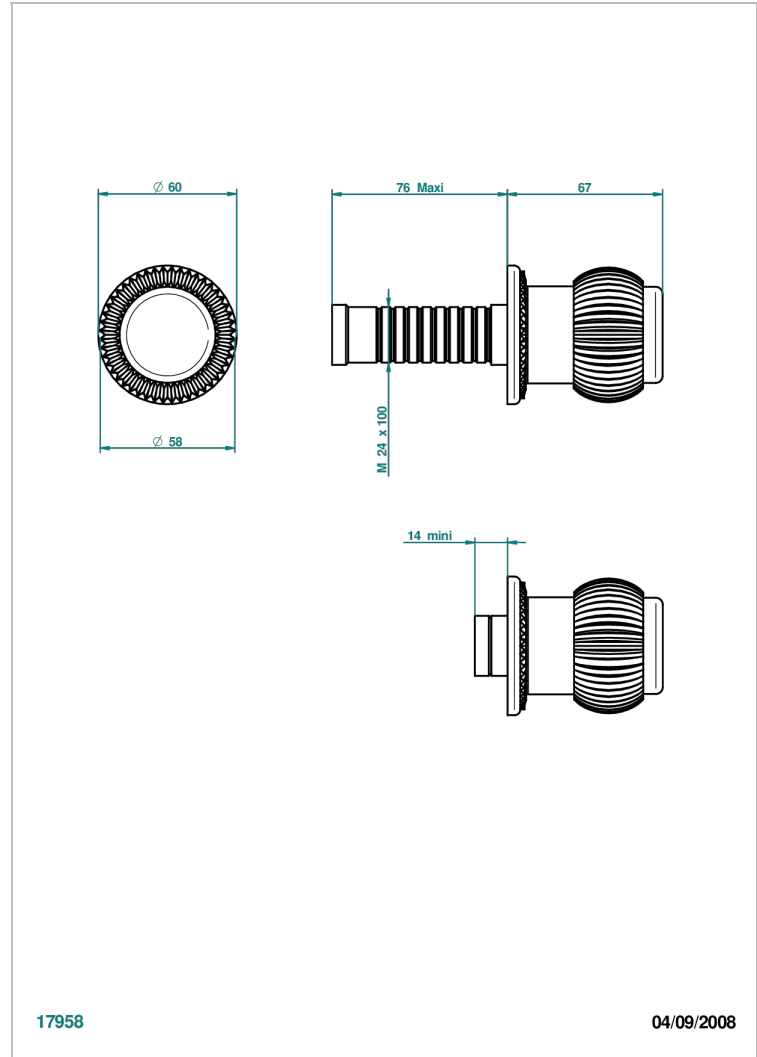

DIPLOMATE ROYALE

U4D-30B

Wall volume control 30 & 32 trim

THG[®]
PARIS

17958

04/09/2008

CHARACTERISTIC

- Diplome Royale
- Wall volume control 30 & 32 trim

RELATED SKU'S

- Ref. G00-32CUSA 3/4" Volume control wall valve with ceramic cartridge
- Ref. G00-32HUSA 3/4" Volume control wall valve with ceramic cartridge counterclockwise
- Ref. G00-30CUSA 1/2" volume control wall valve with ceramic cartridge
- Ref. G00-30HUSA 1/2" Volume control wall valve with ceramic cartridge counterclockwise

AVAILABLE FINITIONS

Black ceram - D30
Blush PVD - H62
Brass color PVD - H49
Brown bronze color PVD - F33
Chrome polished - A02
Chrome polished / gold polished - G02

Copper antique matt, coated - H07
Gold color PVD - H52
Gold mat - F07
Gold polished - F01
Graphite PVD - H64
Light coated bronze - D01