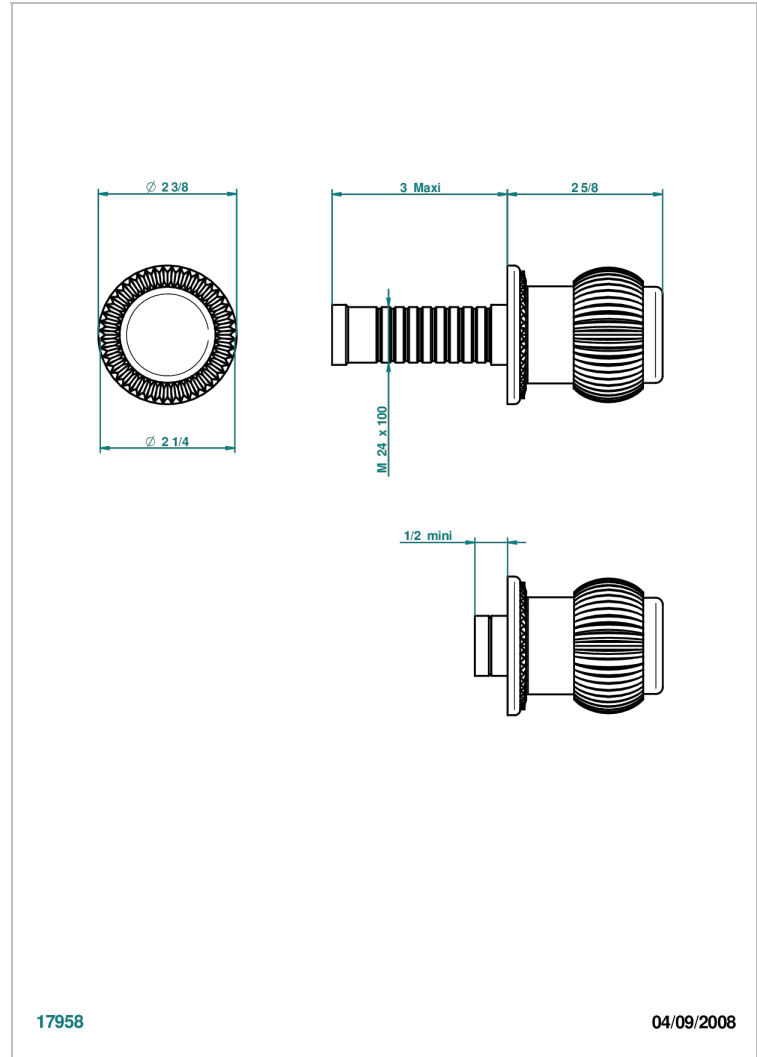

DIPLOMATE ROYALE

U4D-30B

Wall volume control 30 & 32 trim

THG[®]
PARIS

17958

04/09/2008

CHARACTERISTIC

- Diplomat Royale
- Wall volume control 30 & 32 trim

RELATED SKU'S

- Ref. G00-32CUSA 3/4" Volume control wall valve with ceramic cartridge
- Ref. G00-32HUSA 3/4" Volume control wall valve with ceramic cartridge counterclockwise
- Ref. G00-30CUSA 1/2" volume control wall valve with ceramic cartridge
- Ref. G00-30HUSA 1/2" Volume control wall valve with ceramic cartridge counterclockwise

AVAILABLE FINITIONS

Black ceram - D30
Blush PVD - H62
Brass color PVD - H49
Brown bronze color PVD - F33
Chrome polished - A02
Chrome polished / gold polished - G02

Copper antique matt, coated - H07
Gold color PVD - H52
Gold mat - F07
Gold polished - F01
Graphite PVD - H64
Light coated bronze - D01