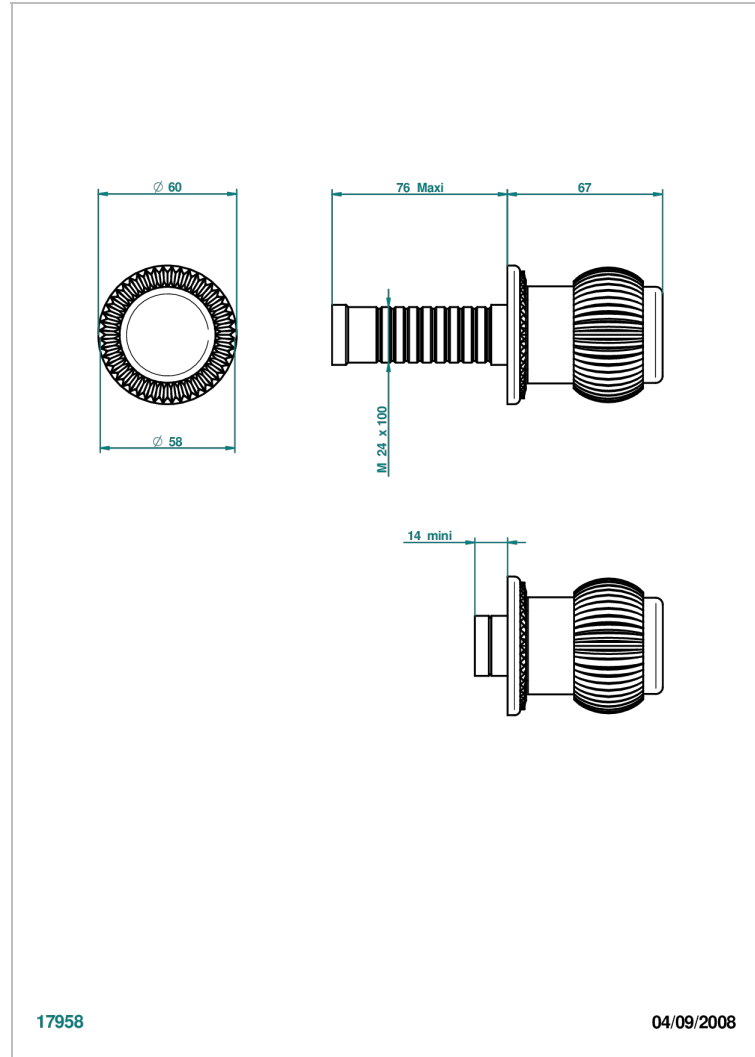

DIPLOMATE ROYALE

U4D-30B

Trim only for wall valve 1/2" ref.30/CA & 30/HA and 3/4" ref.32/CA & 32/HA and diverter ref.50/4VMA

THG[®]
PARIS

17958

04/09/2008

CHARACTERISTIC

- Diplome Royale
- Trim only for wall valve 1/2" ref.30/CA & 30/HA and 3/4" ref.32/CA & 32/HA and diverter ref.50/4VMA

RELATED SKU'S

- Ref. G00-30/CA Wall mounted 1/2" valve body with ceramic head, 1/4 turn left - no trim
- Ref. G00-30/HA Wall mounted 1/2" valve body with ceramic head, 1/4 turn right
- Ref. G00-32/CA Wall mounted 3/4" valve with ceramic head, 1/4 turn left - no trim
- Ref. G00-32/HA Wall mounted 3/4" valve body with ceramic head, 1/4 turn right - no trim

AVAILABLE FINITIONS

Antique nickel - H28
Black ceram - D30
Blush PVD - H62
Brass color PVD - H49
Brown bronze color PVD - F33
Gold color PVD - H52

Graphite PVD - H64
Lacquered light bronze - D01
Matt Umber PVD - H67
Matt blush PVD - H60
Matt brass color PVD - H50
Matt brown bronze color PVD - F34