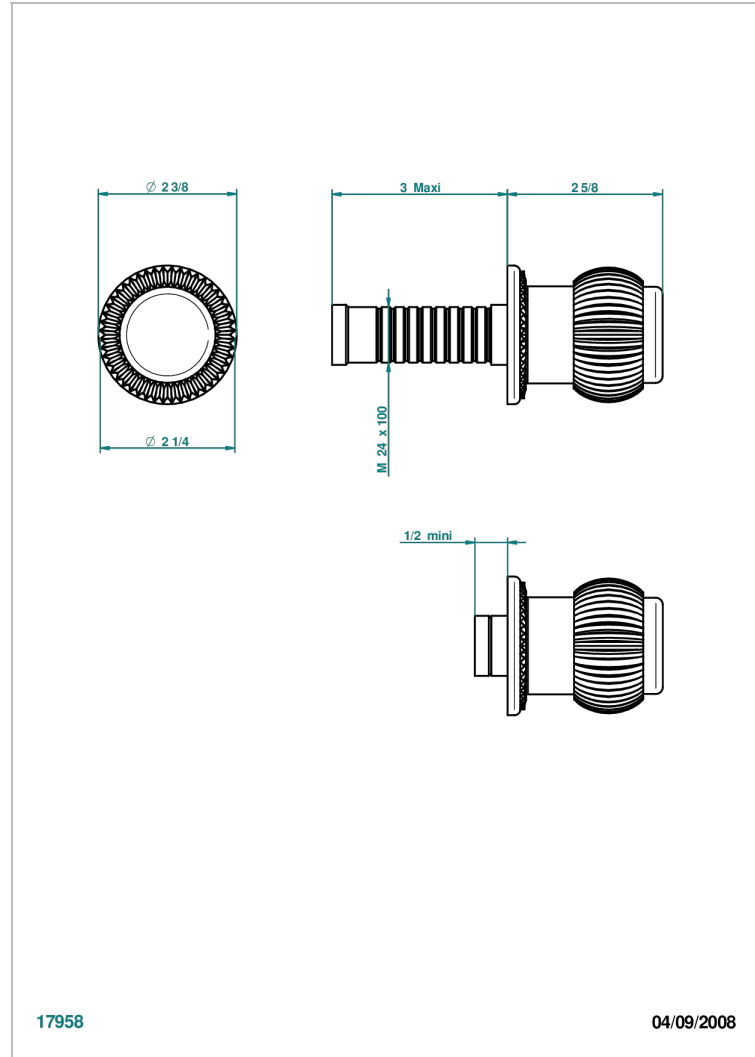

DIPLOMATE ROYALE

U4D-30B

Trim only for wall valve 1/2" ref.30/CA & 30/HA and 3/4" ref.32/CA & 32/HA and diverter ref.50/4VMA

THG[®]
PARIS

17958

04/09/2008

CHARACTERISTIC

- Diplomate Royale
- Trim only for wall valve 1/2" ref.30/CA & 30/HA and 3/4" ref.32/CA & 32/HA and diverter ref.50/4VMA

RELATED SKU'S

- Ref. G00-30/CA Wall mounted 1/2" valve body with ceramic head, 1/4 turn left - no trim
- Ref. G00-30/HA Wall mounted 1/2" valve body with ceramic head, 1/4 turn right
- Ref. G00-32/CA Wall mounted 3/4" valve with ceramic head, 1/4 turn left - no trim
- Ref. G00-32/HA Wall mounted 3/4" valve body with ceramic head, 1/4 turn right - no trim

AVAILABLE FINITIONS

Antique nickel - H28
Black ceram - D30
Blush PVD - H62
Brass color PVD - H49
Brown bronze color PVD - F33
Gold color PVD - H52

Graphite PVD - H64
Lacquered light bronze - D01
Matt Umber PVD - H67
Matt blush PVD - H60
Matt brass color PVD - H50
Matt brown bronze color PVD - F34