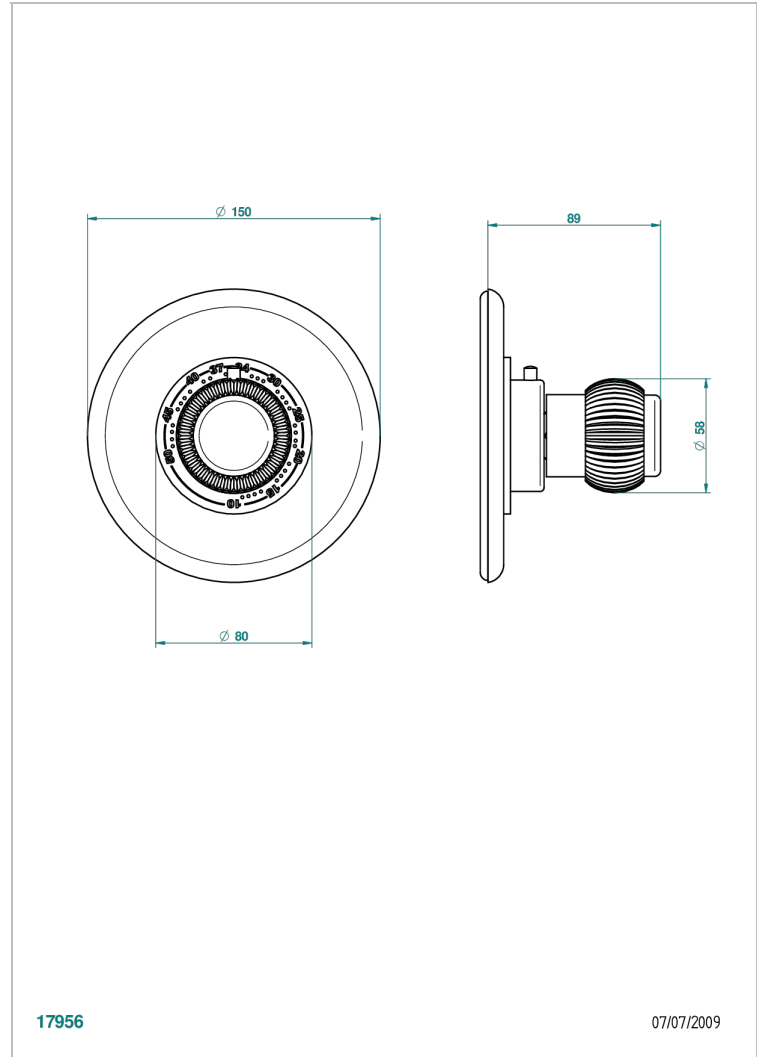

DIPLOMATE ROYALE

U4D-15EN16EM

Trim plate and handle for eurotherm valve 8200/us & 8300/us

CHARACTERISTIC

- Diplome Royale
- Trim plate and handle for eurotherm valve 8200/us & 8300/us

AVAILABLE FINITIONS

Black ceram - D30
Blush PVD - H62
Brass color PVD - H49
Brown bronze color PVD - F33
Chrome polished - A02
Chrome polished / gold polished - G02