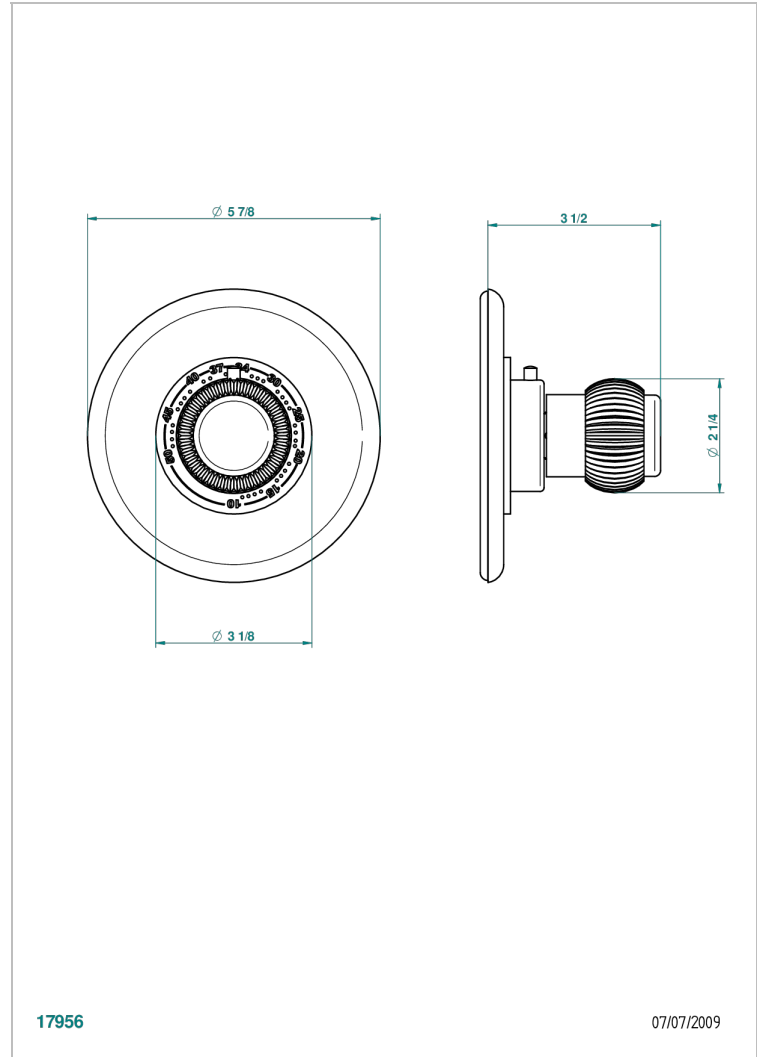

# DIPLOMATE ROYALE

U4D-15EN16EM

Trim plate and handle for eurotherm valve 8200/us & 8300/us

THG<sup>®</sup>  
PARIS

## CHARACTERISTIC

- Diplomat Royale
- Trim plate and handle for eurotherm valve 8200/us & 8300/us