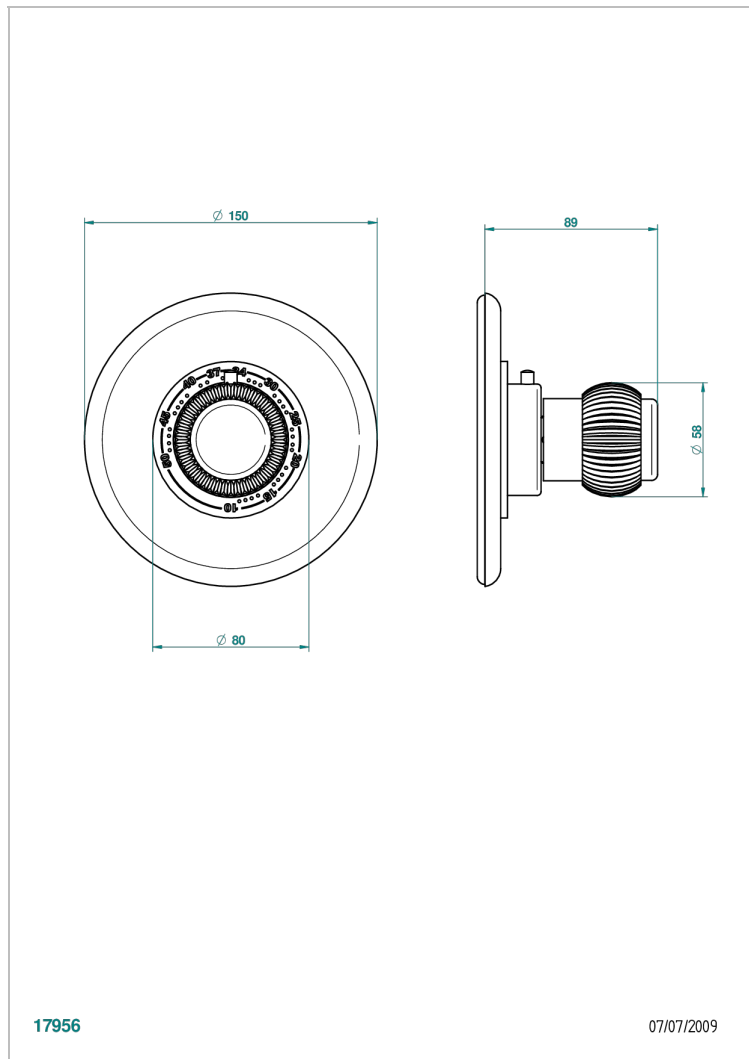

DIPLOMATE ROYALE

U4D-15EN16EM

Trim for Eurotherm thermostat n° 8105N, 8200N, 8300

THG[®]
PARIS

CHARACTERISTIC

- Diplome Royale
- Trim for Eurotherm thermostat n° 8105N, 8200N, 8300

RELATED SKU'S

- Ref. G00-8105N 1/2" Eurotherm thermostat, 40 l/min with wax cartridge
- Ref. G00-8200N 3/4" Eurotherm thermostat, 80 l/min