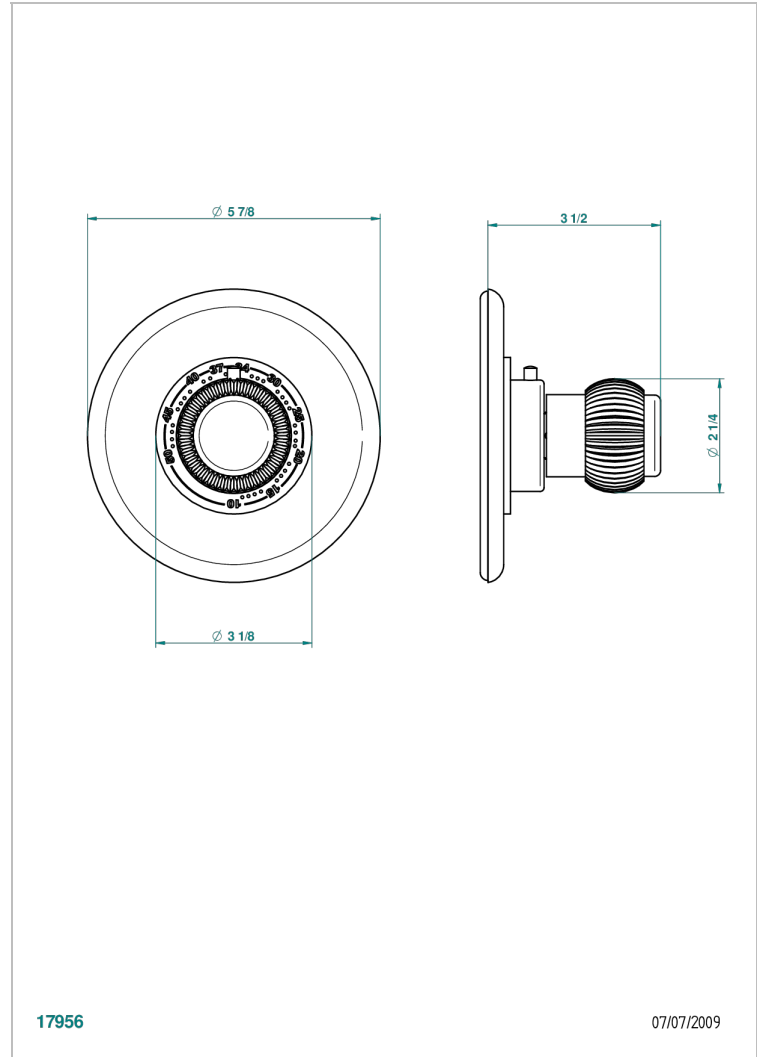

DIPLOMATE ROYALE

U4D-15EN16EM

Trim for Eurotherm thermostat n° 8105N, 8200N, 8300

THG[®]
PARIS

CHARACTERISTIC

- Diplome Royale
- Trim for Eurotherm thermostat n° 8105N, 8200N, 8300

RELATED SKU'S

- Ref. G00-8105N 1/2" Eurotherm thermostat, 40 l/min with wax cartridge
- Ref. G00-8200N 3/4" Eurotherm thermostat, 80 l/min

AVAILABLE FINITIONS

Antique nickel - H28
Black ceram - D30
Blush PVD - H62
Brass color PVD - H49
Brown bronze color PVD - F33
Gold color PVD - H52

Graphite PVD - H64
Lacquered light bronze - D01
Matt Umber PVD - H67
Matt blush PVD - H60
Matt brass color PVD - H50
Matt brown bronze color PVD - F34