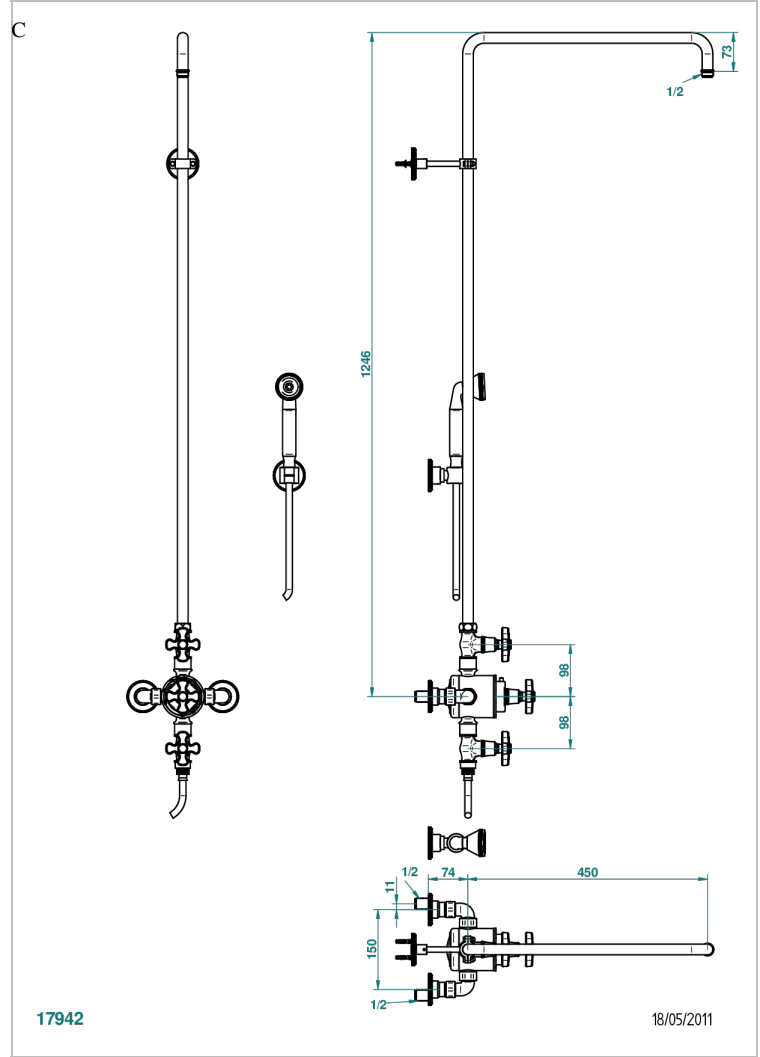

Wall mounted thermostatic shower mixer / shut off valves / exposed shower column / telephone shower, hose and fix hook

- 150 mm centres. (without shower head)

CHARACTERISTIC

- Art Déco
- Wall mounted thermostatic shower mixer / shut off valves / exposed shower column / telephone shower, hose and fix hook - 150 mm centres. (without shower head)

TECHNICAL SPECS

- Recommandé : 3 bars (max. 5 bars) - Advised : 43,5 psi (max. 72 psi)
- Douchette : 9,5 l/min à 3 bars (2.52 gpm at 43.5 psi)
- ajouter la pomme - add the showerhead

AVAILABLE FINITIONS

Antique nickel - H28	Graphite PVD - H64	Matt chrome - C02	Natural smoked Brass - A13	Soft gold - F30
Black ceram - D30	Lacquered light bronze - D01	Matt gold - F07	Nickel color PVD - H55	Soft matt gold - F31
Blush PVD - H62	Matt Umber PVD - H67	Matt gold color PVD - H53	Polished chrome (color finish) - A02	Umber PVD - H66
Brass color PVD - H49	Matt blush PVD - H60	Matt graphite PVD - H65	Polished chrome / Polished gold (color finish) - G02	Varnished matt antique red copper (color finish) - H07
Brown bronze color PVD - F33	Matt brass color PVD - H50	Matt nickel (color finish) - C01	Polished gold (color finish) - F01	
Gold color PVD - H52	Matt brown bronze color PVD - F34	Matt nickel color PVD - H56	Polished nickel - B01	