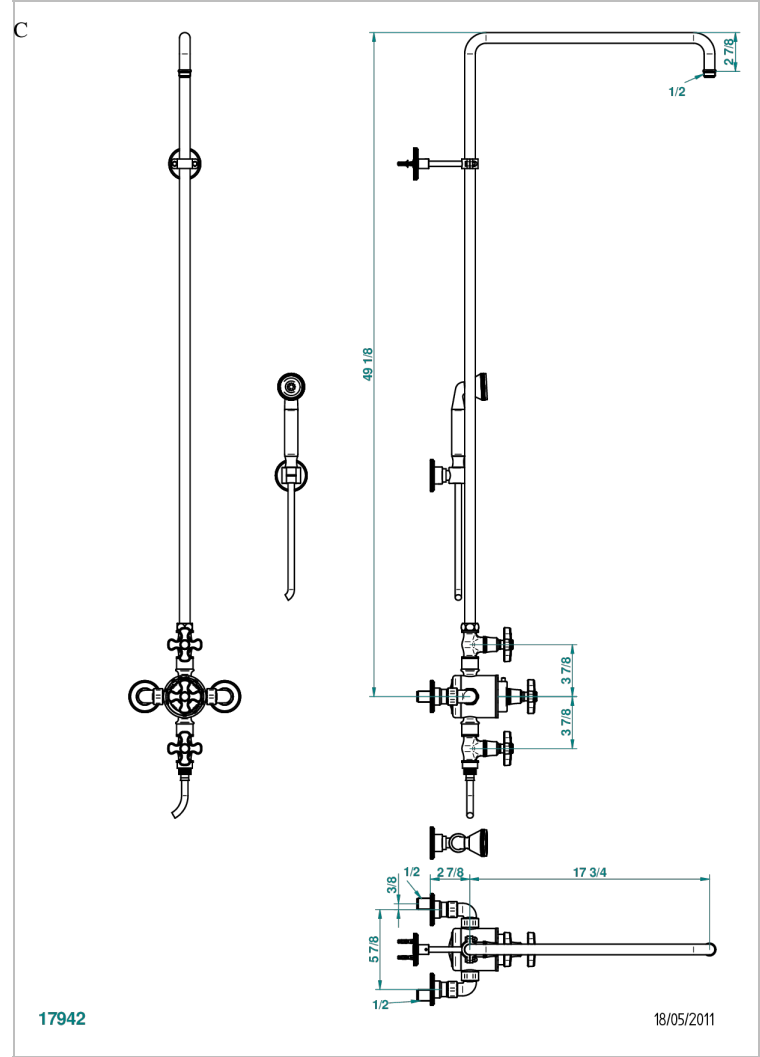

Wall mounted thermostatic shower mixer / shut off valves / exposed shower column / telephone shower, hose and fix hook

- 150 mm centres. (without shower head)

CHARACTERISTIC

- Art Déco
- Wall mounted thermostatic shower mixer / shut off valves / exposed shower column / telephone shower, hose and fix hook - 150 mm centres. (without shower head)

TECHNICAL SPECS

- Recommandé : 3 bars (max. 5 bars) - Advised : 43,5 psi (max. 72 psi)
- Douchette : 9,5 l/min à 3 bars (2.52 gpm at 43.5 psi)
- ajouter la pomme - add the showerhead

AVAILABLE FINITIONS

Antique nickel - H28
Black ceram - D30
Blush PVD - H62
Brass color PVD - H49
Brown bronze color PVD - F33
Gold color PVD - H52

Graphite PVD - H64
Lacquered light bronze - D01
Matt Umber PVD - H67
Matt blush PVD - H60
Matt brass color PVD - H50
Matt brown bronze color PVD - F34

Soft gold - F30
Soft matt gold - F31
Umber PVD - H66
Varnished matt antique red copper (color finish) - H07