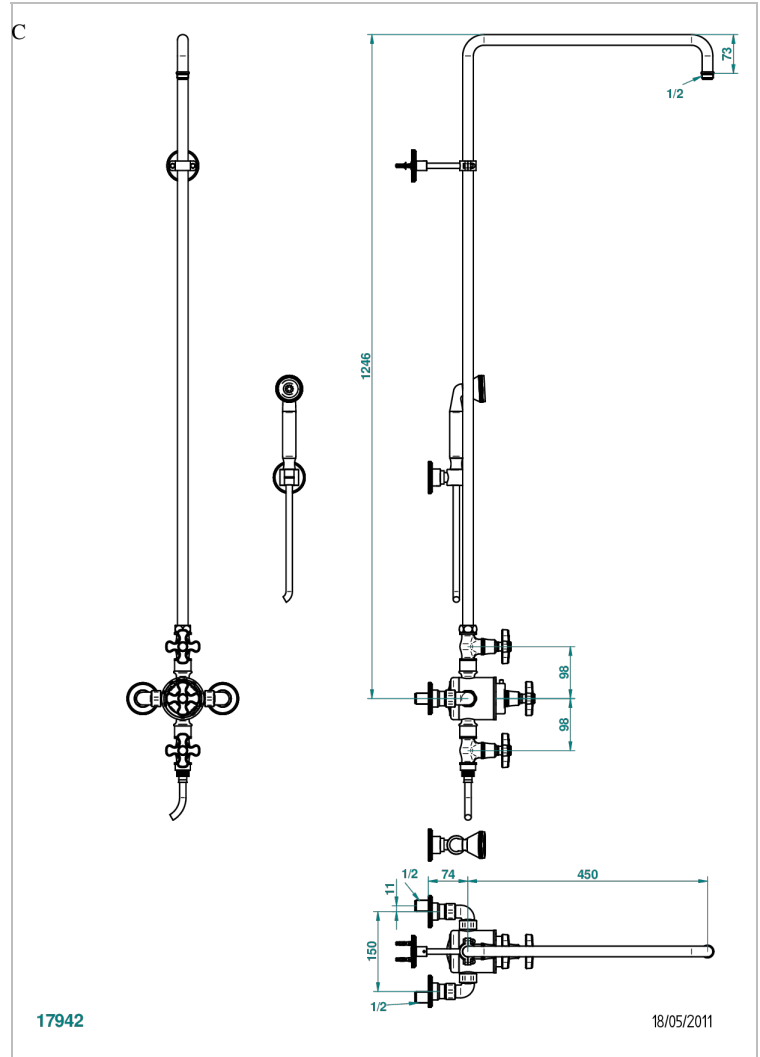

Wall mounted thermostatic shower mixer / shut off valves / exposed shower column / telephone shower, hose and fix hook

- 150 mm centres. (without shower head)

CHARACTERISTIC

- Art Déco
- Wall mounted thermostatic shower mixer / shut off valves / exposed shower column / telephone shower, hose and fix hook - 150 mm centres. (without shower head)

TECHNICAL SPECS

- Recommandé : 3 bars (max. 5 bars) - Advised : 43,5 psi (max. 72 psi)
- Douchette : 9,5 l/min à 3 bars (2.52 gpm at 43.5 psi)
- ajouter la pomme - add the showerhead

AVAILABLE FINITIONS

| | | | | |
|------------------------------|-----------------------------------|----------------------------------|--|--|
| Antique nickel - H28 | Graphite PVD - H64 | Matt chrome - C02 | Natural smoked Brass - A13 | Soft gold - F30 |
| Black ceram - D30 | Lacquered light bronze - D01 | Matt gold - F07 | Nickel color PVD - H55 | Soft matt gold - F31 |
| Blush PVD - H62 | Matt Umber PVD - H67 | Matt gold color PVD - H53 | Polished chrome (color finish) - A02 | Umber PVD - H66 |
| Brass color PVD - H49 | Matt blush PVD - H60 | Matt graphite PVD - H65 | Polished chrome / Polished gold (color finish) - G02 | Varnished matt antique red copper (color finish) - H07 |
| Brown bronze color PVD - F33 | Matt brass color PVD - H50 | Matt nickel (color finish) - C01 | Polished gold (color finish) - F01 | |
| Gold color PVD - H52 | Matt brown bronze color PVD - F34 | Matt nickel color PVD - H56 | Polished nickel - B01 | |