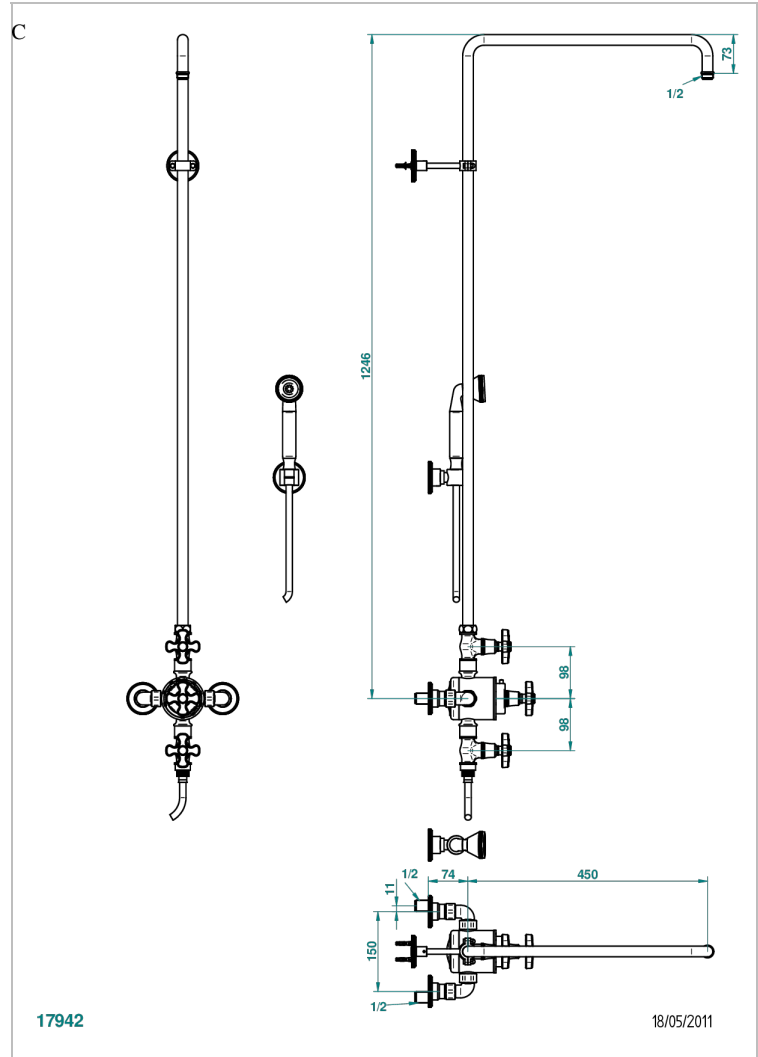

Wall mounted thermostatic shower mixer / shut off valves / exposed shower column / telephone shower, hose and fix hook

- 150 mm centres. (without shower head)

### CHARACTERISTIC

- Art Déco
- Wall mounted thermostatic shower mixer / shut off valves / exposed shower column / telephone shower, hose and fix hook - 150 mm centres. (without shower head)

### TECHNICAL SPECS

- Recommandé : 3 bars (max. 5 bars) - Advised : 43,5 psi (max. 72 psi)
- Douchette : 9,5 l/min à 3 bars (2.52 gpm at 43.5 psi)
- ajouter la pomme - add the showerhead

### AVAILABLE FINITIONS

Antique nickel - H28  
 Black ceram - D30  
 Blush PVD - H62  
 Brass color PVD - H49  
 Brown bronze color PVD - F33  
 Gold color PVD - H52

Graphite PVD - H64  
 Lacquered light bronze - D01  
 Matt Umber PVD - H67  
 Matt blush PVD - H60  
 Matt brass color PVD - H50  
 Matt brown bronze color PVD - F34